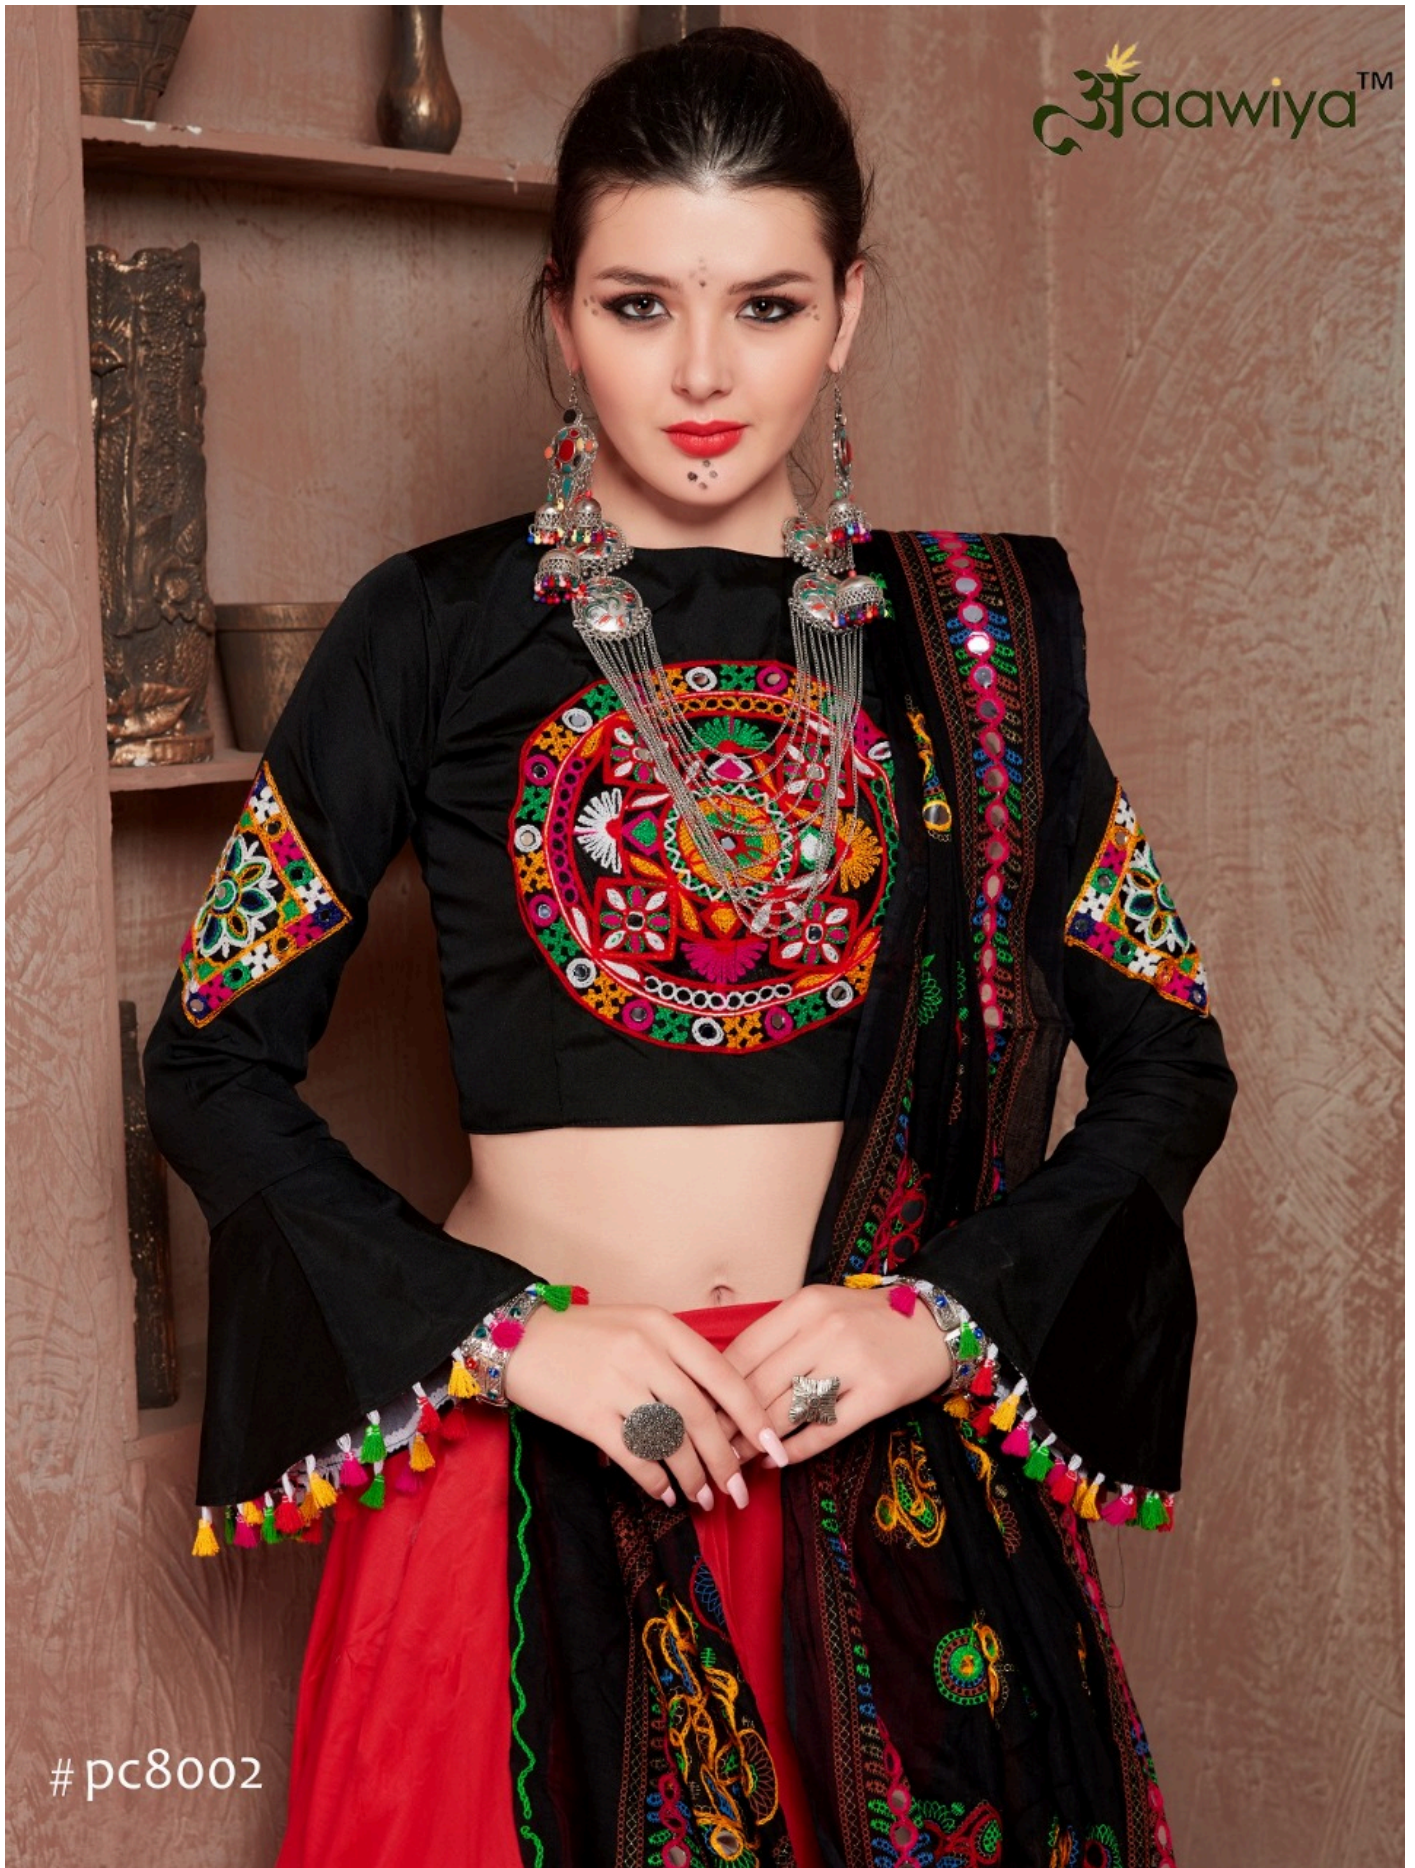

Aaawiya™

#pc8002