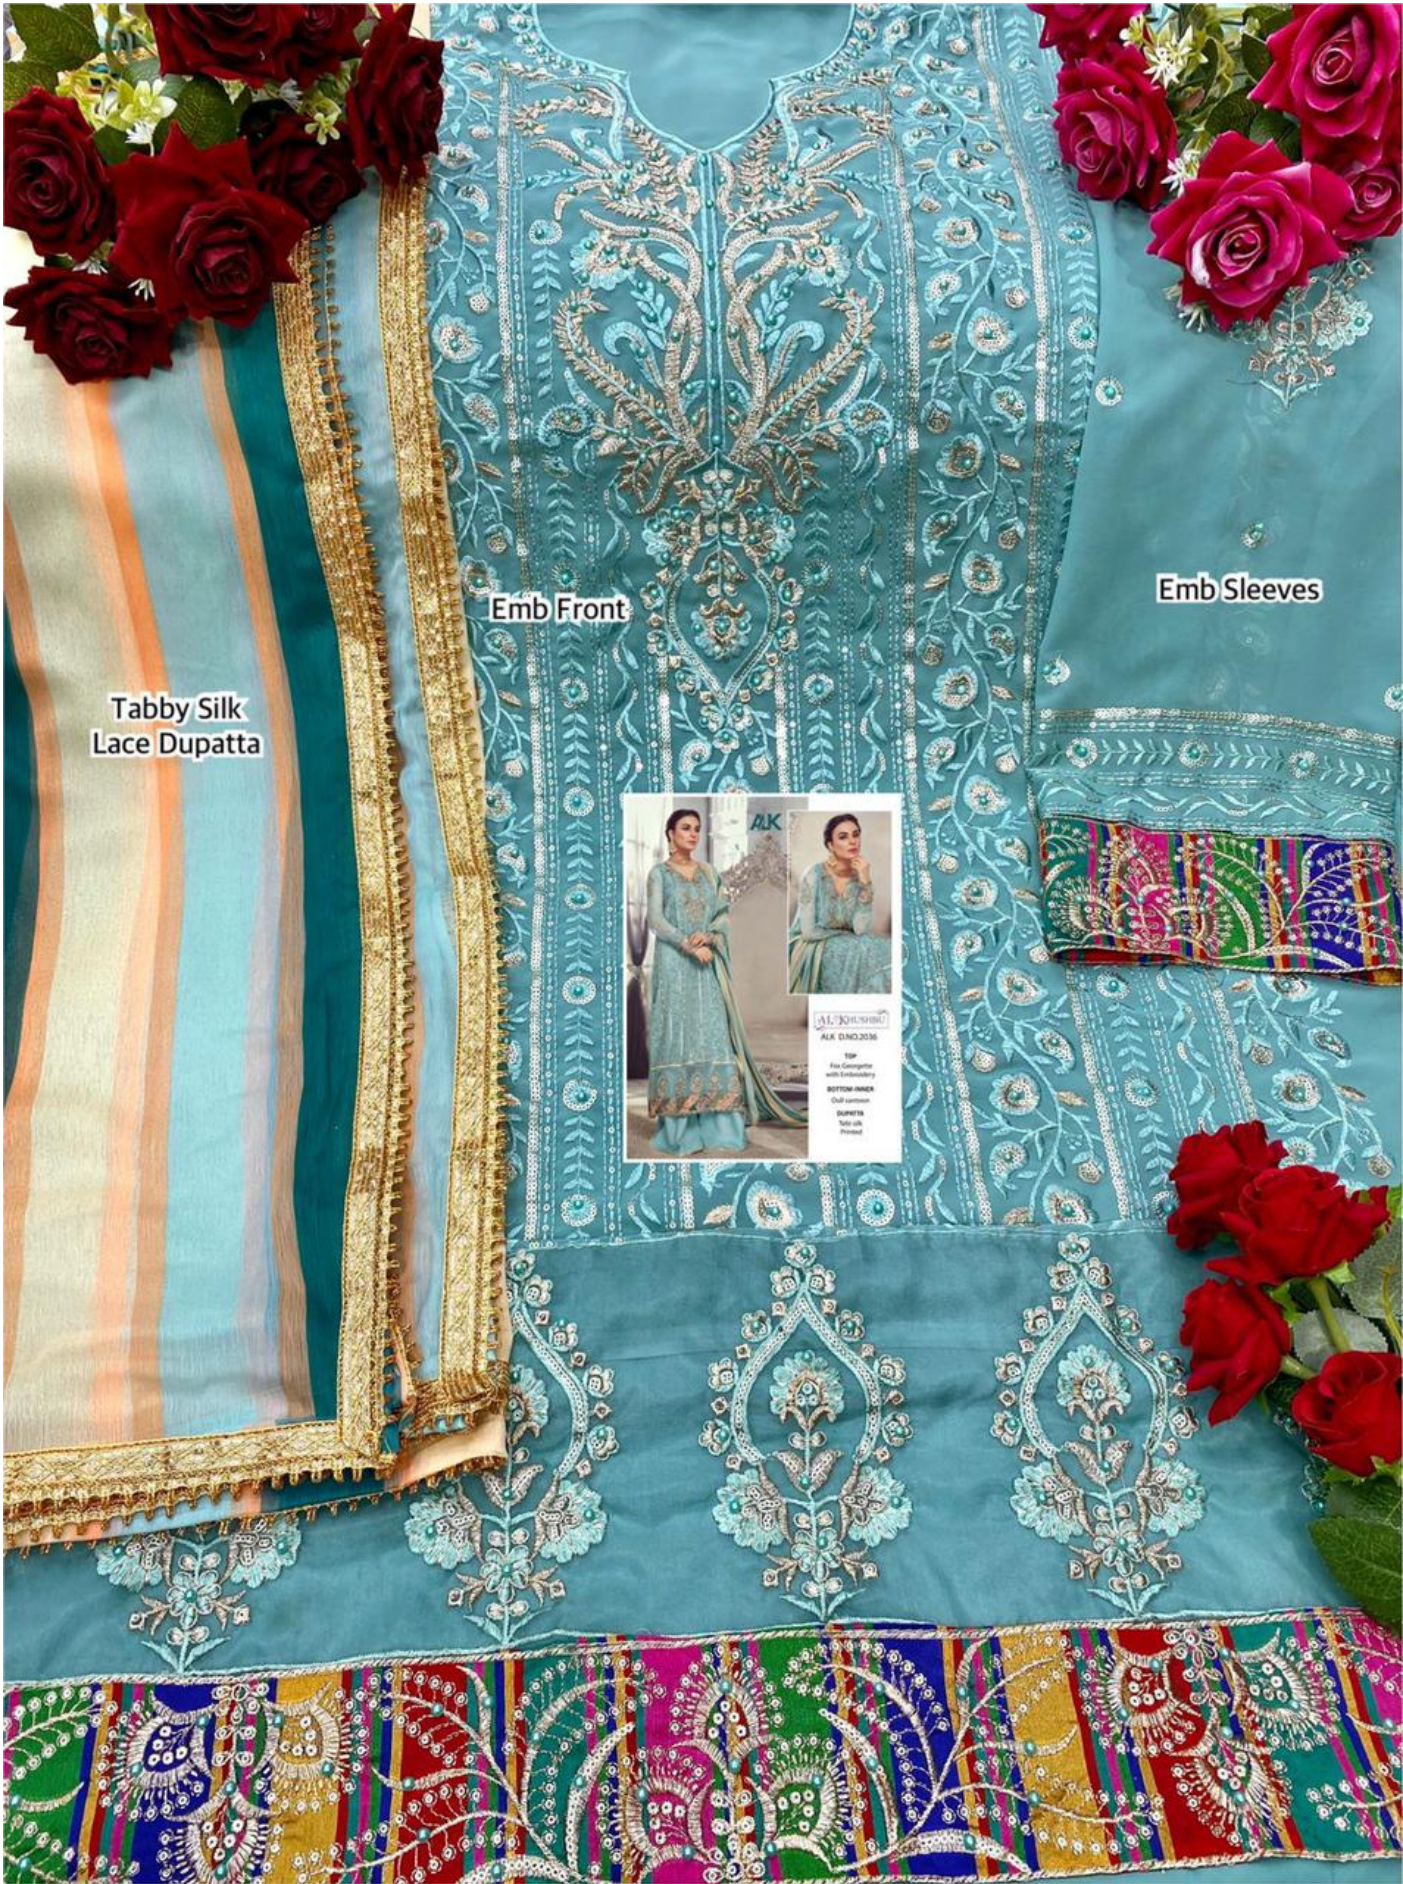

AL KHUSHBU

ALK D.NO.2036

TOP

Fox Georgette
with Embroidery

BOTTOM-INNER

Dull santoon

DUPATTA

Tebi silk
Printed

Tabby Silk
Lace Dupatta

Emb Front

Emb Sleeves