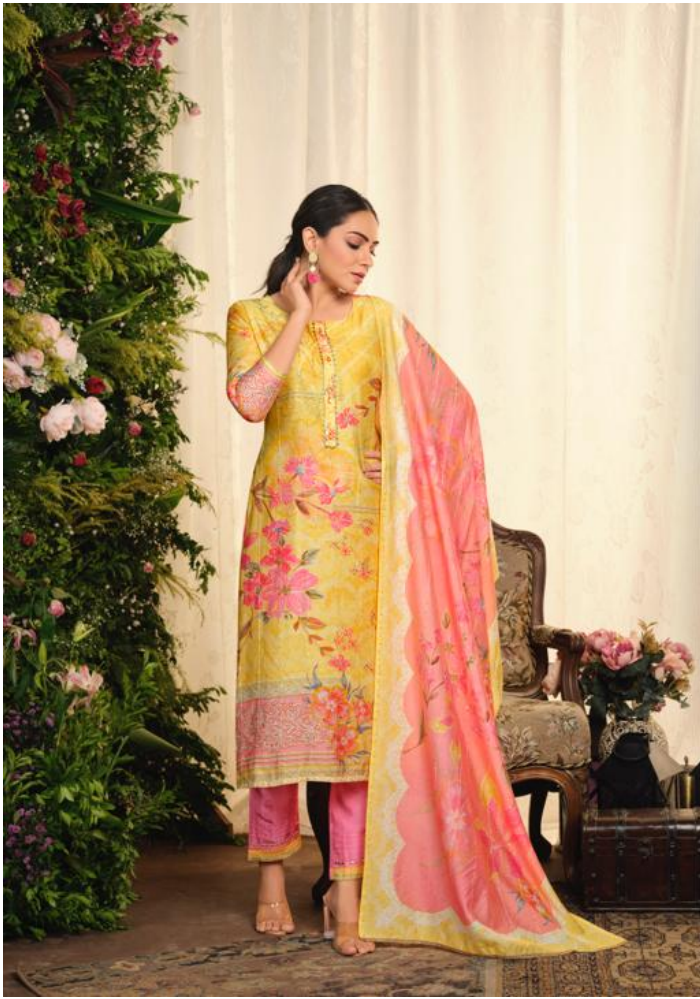

# Sunshine

VOL-2

SHU<sup>®</sup>  
SHIVALI

Happy hues  
CELEBRATE FESTIVITIES IN THIS THREE  
PIECE SET RENDERED IN  
HAPPY HUES AND FLORAL PRINT.  
SH01

**S4U**<sup>®</sup>  
by  
SHIVALI

# Sunshine

VOL-2

**S4U**  
SHIVALI

*Youthful indulgence*  
WEAR THE MOOD-BRIGHTING COLOURS,  
FEATURING A CHIC  
PLAY OF FLORAL AND  
GEOMETRIC PATTERNS  
**SH06**

Sunshine  
VOL-2

S4U<sup>®</sup>  
SHIVALI