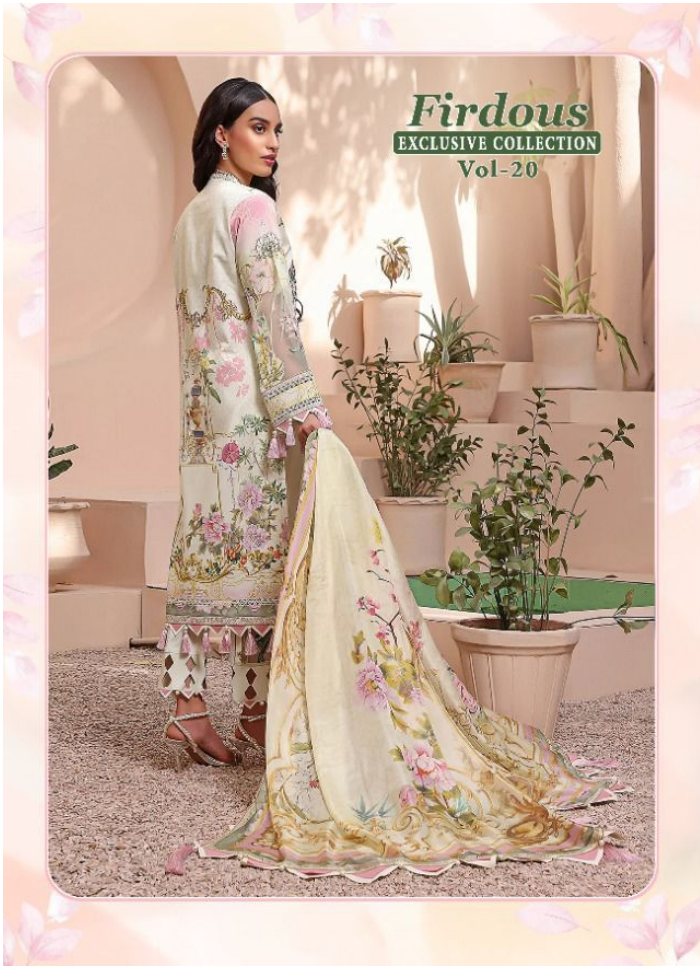

Firdous
EXCLUSIVE COLLECTION
Vol-20

A woman with dark hair is sitting on a set of light-colored steps. She is wearing a long, flowing pink outfit with intricate floral embroidery and a matching shawl. The background is a soft, warm-toned wall with a potted plant to the right.

Shree

Firdous
EXCLUSIVE COLLECTION
Vol-20

Shree®

Firdous
EXCLUSIVE COLLECTION
Vol-20

Firdous
EXCLUSIVE COLLECTION
Vol-20

Firdous
EXCLUSIVE COLLECTION
Vol-20

2334

Firdous
EXCLUSIVE COLLECTION
Vol-20

The right side of the image features a vertical panel with a light pink and yellow floral background. At the top is the 'Shree FABR' logo. Below it is a smaller, rounded rectangular inset photo of the same woman in the same dress, looking down. At the bottom of the panel, the text 'Firdous EXCLUSIVE COLLECTION Vol-20' is displayed in a stylized font.