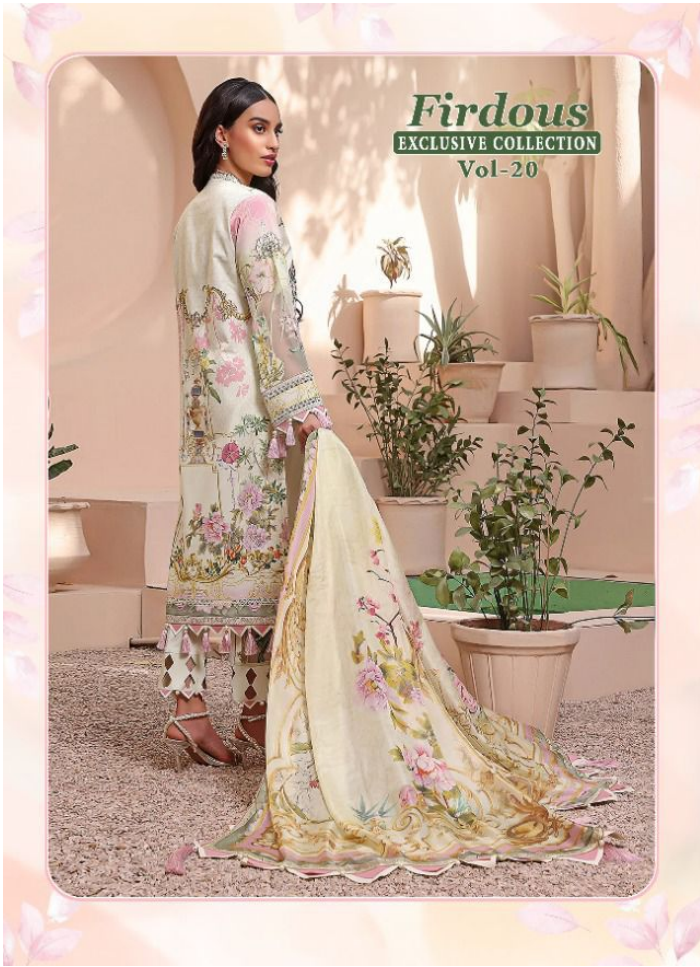

Firdous
EXCLUSIVE COLLECTION
Vol-20

A woman with dark hair is sitting on a set of light-colored steps. She is wearing a long, flowing pink outfit with intricate floral embroidery and a matching shawl. The background is a soft, warm-toned wall with a potted plant to the right.

Shree

Firdous
EXCLUSIVE COLLECTION
Vol-20

Shree®

Firdous
EXCLUSIVE COLLECTION
Vol-20

Firdous
EXCLUSIVE COLLECTION
Vol-20

Shree®
FAB

2334

Shree[®]
FABR