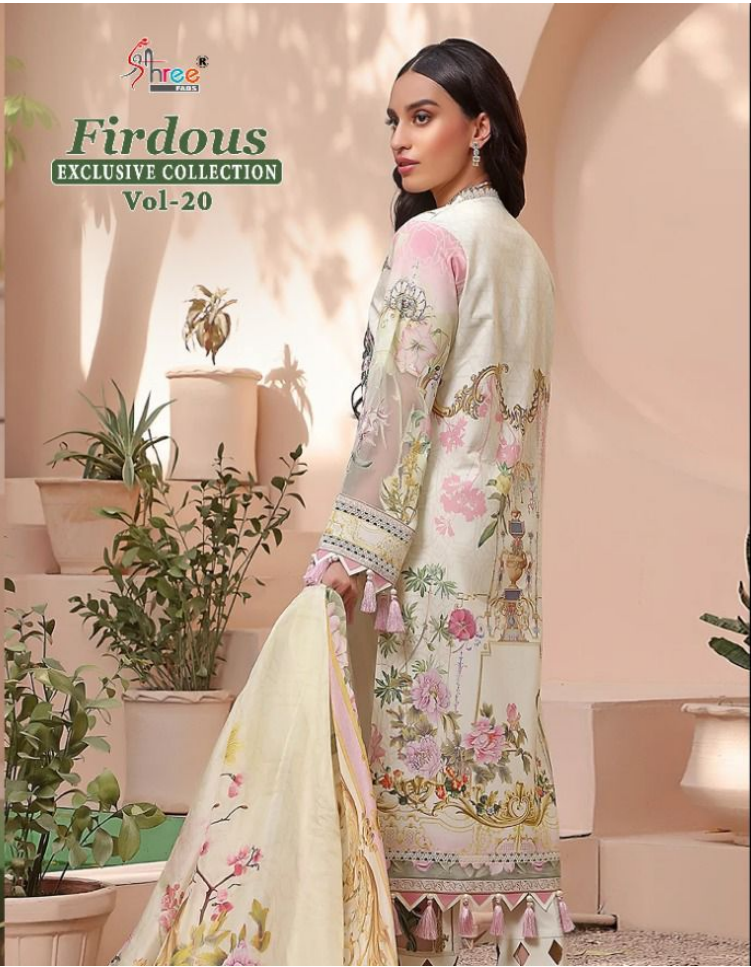

Shree®

Firdous
EXCLUSIVE COLLECTION
Vol-20