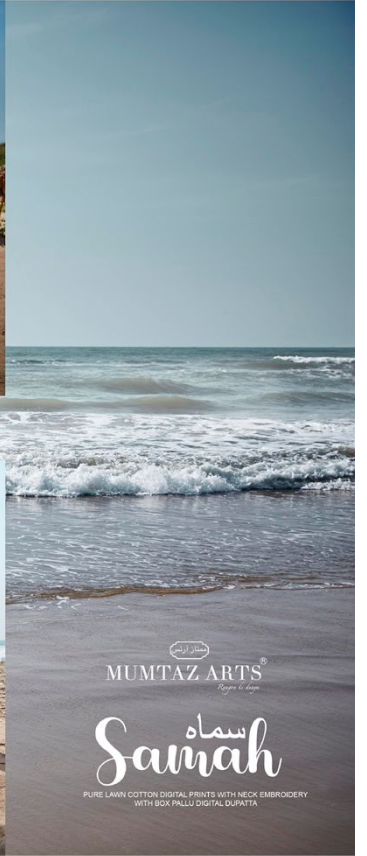

MUMTAZ ARTS
Khyber Pakhtunkhwa

سماء
Samah