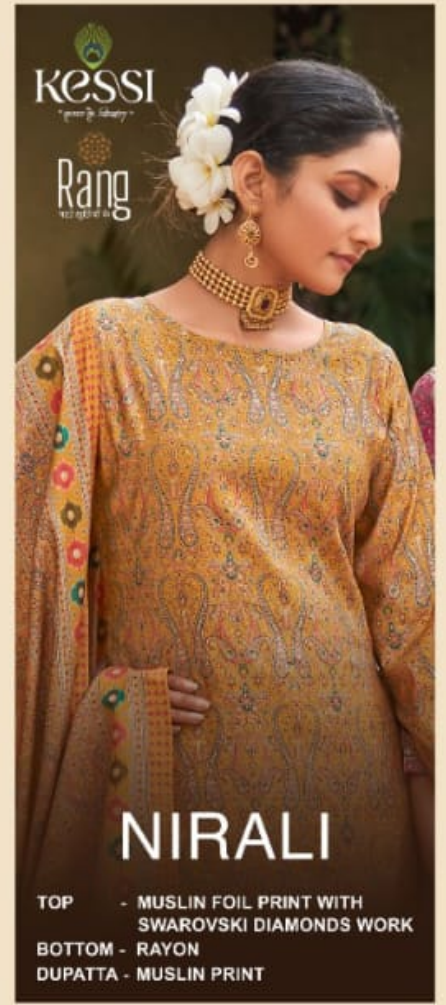

NIRALI

3834

3831

3832

KESSI  
"pure by library"

Rang  
DESIGNER