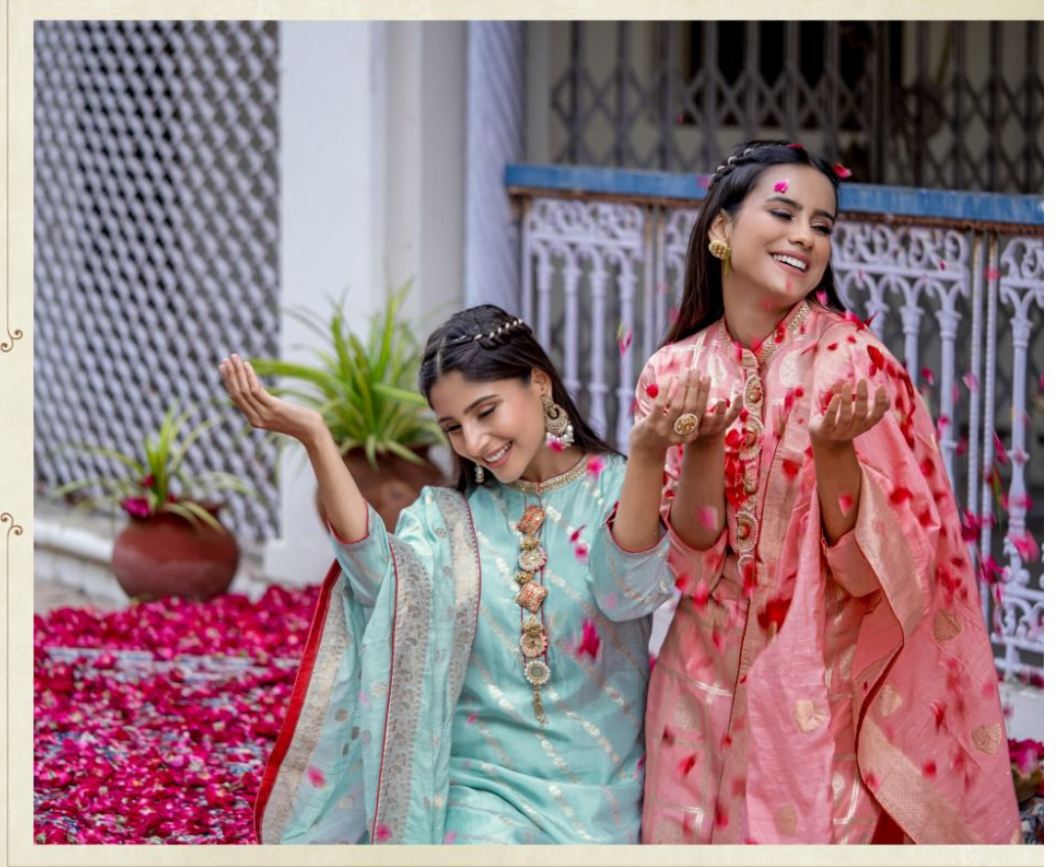

स्योहर

psyna®

Radiant Beauty

The world's most beautiful women are the ones who

ल्योहर

1001

Warrior Queen

This is your personal story in color and inspiration

स्योहार
1002

लौहूर

psyna®

सौहार्द
1004

The Enchantress

psyna®

Exquisite Diva

This kurta with
with beautiful embroidery and fine detailing is available only