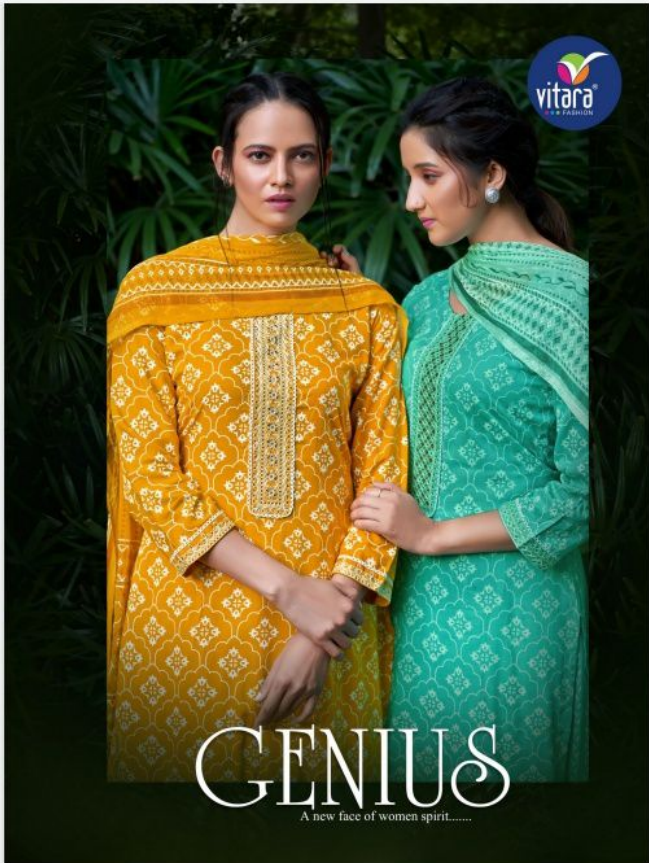

GENIUS

A new face of women spirit.....

LOUNGING
in
LUXE
Soft hand of light cotton makes
it ideal wear for the season
CS 01

GENIUS

A new face of women spirit.....

Peak into a of WORLD

Attract, celebrate, inspire, and connect.
Crafted with intricate details of Madras sarees
and subtle traditional patterns.