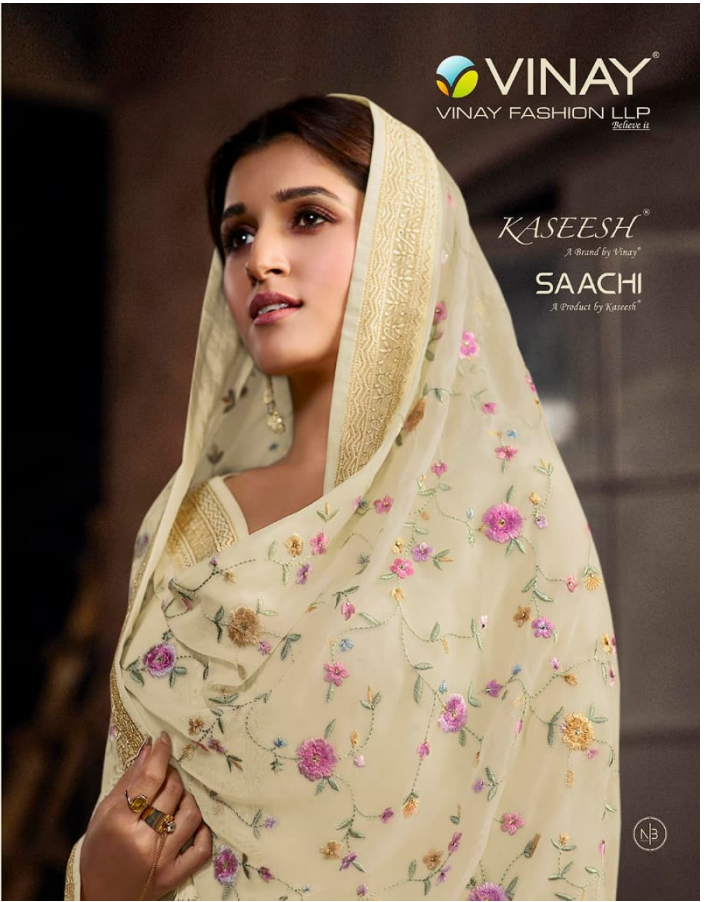

VINAY FASHION PRESENTING

**SAACHI**  
BY  
**KASEESH**  
(A BRAND BY VINAY)

**FABRIC DETAILS**

PRODUCT DESCRIPTION	DSN NO.	RATE
TOP EMBOIDERED GEORGETTE	31351	1930/-
	31352	1930/-
BOTTOM SANTOON	31353	1930/-
	31354	1930/-
DUPATTA HEAVY EMBOIDERED GEORGETTE	31355	1930/-
	31356	1930/-
TOTAL AMOUNT : 11580/- + GST		
AVERAGE RATE : 1930/- + GST		
HSN CODE : 54075220		