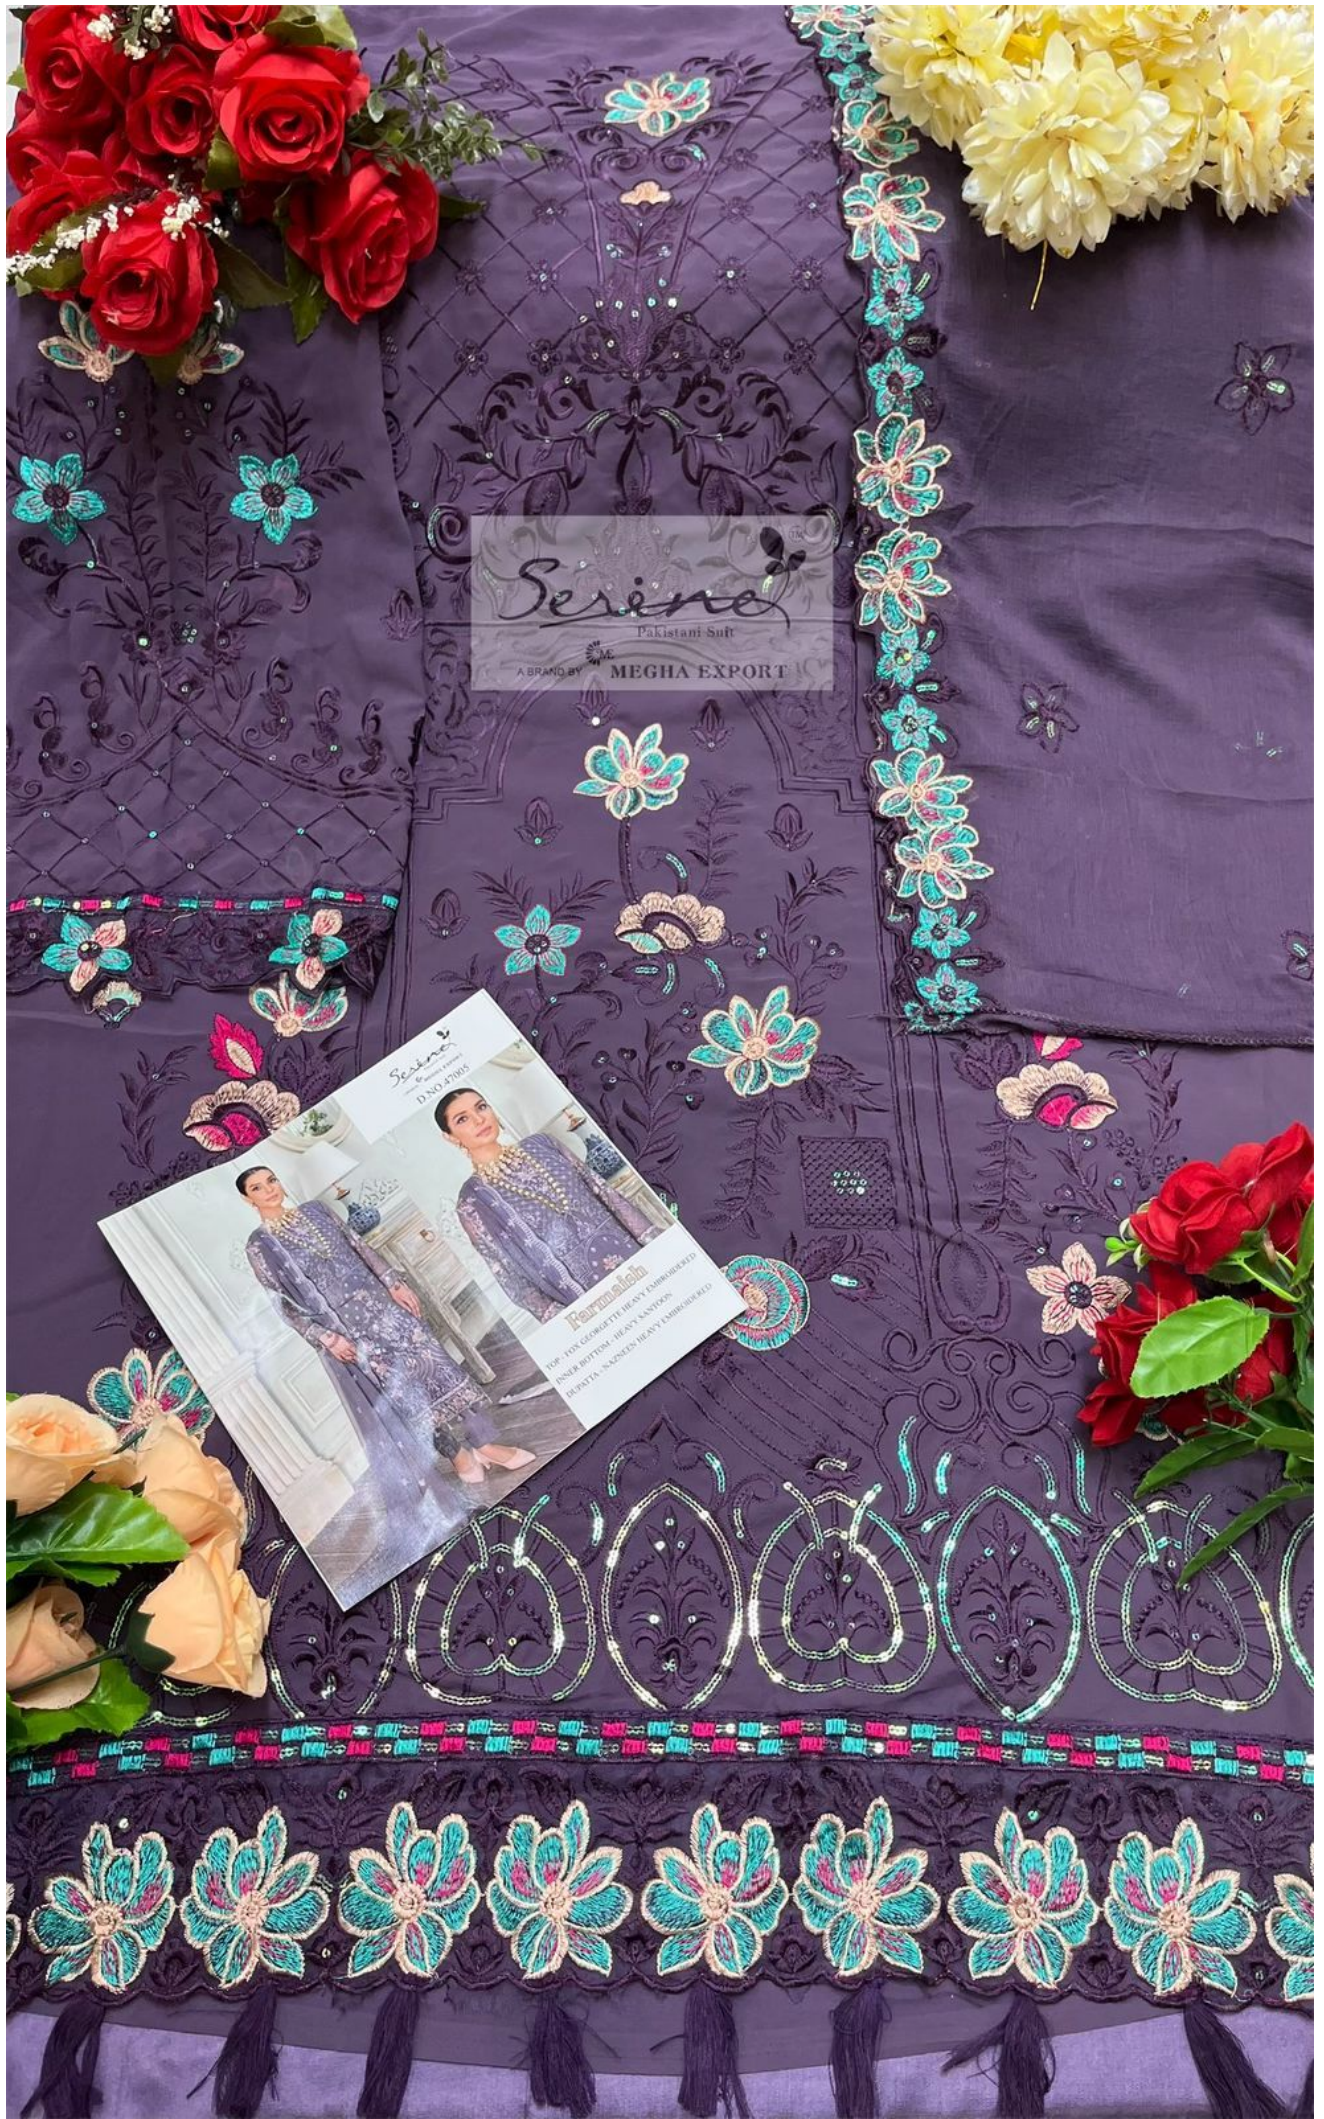

TOP - FOX GEORGETTE HEAVY EMBROIDERED

INNER BOTTOM - HEAVY SANTOON

DUPATTA - NAZNEEN HEAVY EMBROIDERED

Serene
Pakistani Sui
A BRAND BY MEGHA EXPORT

Serene
Pakistani Sui
DINO PINK

Formal

TOP: FOLK BOWTIE HEAVY EMBROIDERED
SKIRT: BOTTOM: HEAVY SATEEN
BENITA - NAZNEEN HEAVY EMBROIDERED

*Serina*TM
Pakistani Suit
A BRAND BY MEGHA EXPORT

D.NO.47005

Farmaish

TOP - FOX GEORGETTE HEAVY EMBROIDERED

INNER BOTTOM - HEAVY SANTOON

DUPATTA - NAZNEEN HEAVY EMBROIDERED

Serena
Pakistani Suit
A BRAND BY MEGHA EXPORT