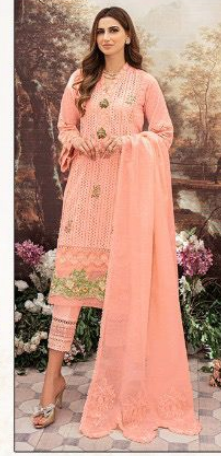

*Serina*TM
Pakistani Suit

A BRAND BY MEGHA EXPORT

D.NO.46004

Belle Ame Eid

Top - Lawn cotton heavy embroidered

Bottom - Semi lawn with emb patch

Dupatta - Nazneen heavy embroidered

Belle Ame Eid

Serina
Pakistani Suit
A BRAND BY MEGHA EXPORT

D.No.46001

D.No.46002

D.No.46003

D.No.46004

D.No.46005

D.No.46006

TOP - LAWN COTTON HEAVY EMBROIDERED
BOTTOM - SEMI LAWN HEAVY EMBROIDERED
DUPATTA - NAZNEEN HEAVY EMBROIDERED

*Serena*TM
Pakistani Suit

A BRAND BY MEGHA EXPORT

D.NO.46001

Belle Ame Eid

Top - Lawn cotton heavy embroidered

Bottom - Semi lawn with emb patch

Dupatta - Nazneen heavy embroidered

*Serina*TM
Pakistani Suit