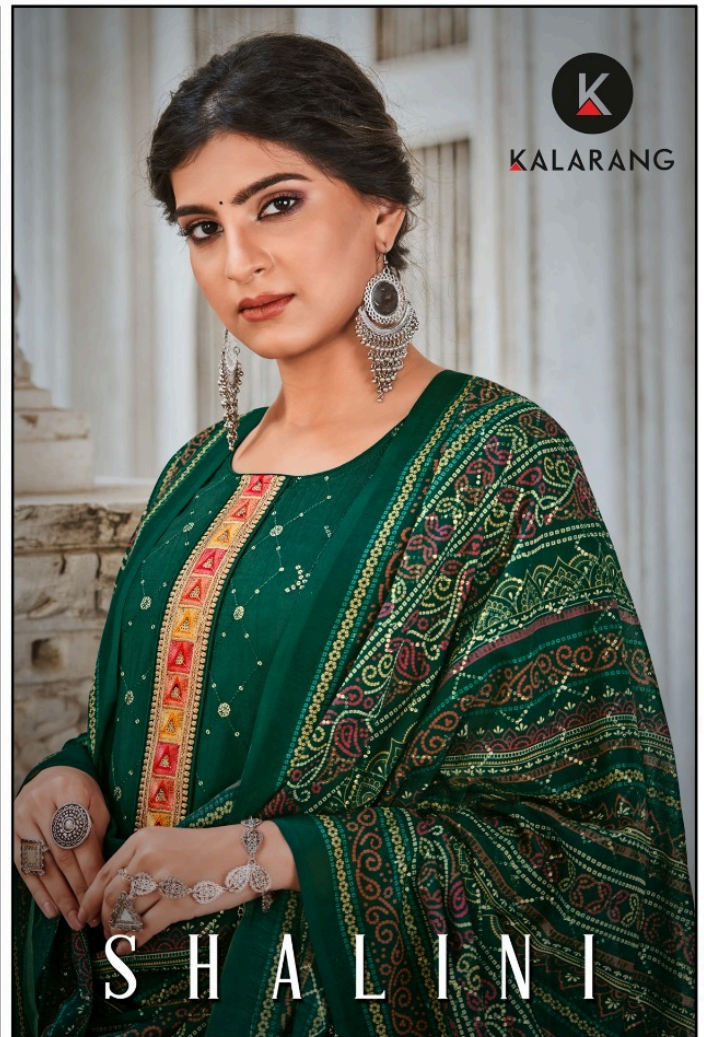

3472

3473

3474

3475

3476

KALARANG

- **TOP** - PURE VISCOSE SILK WITH EMBROIDARY & SEQUANCE WORK
- **BOTTOM** - DULL SANTOON
- **DUPPATA** - MUSLIN DIGITAL PRINT WITH 2MM SEQUANCE WORK
- **DESIGN- 06**

Catalogue :- S H A L I N I

COMING SOON

KALARANG

Has Launched New Catalogue

SHALINI

BOOK NOW

FUN WITH FABRIC FOR THE FEMININE IN YOU

A BLEND OF COLORS THAT HIGHLIGHT EVERY CORNER OF
THE ATTRACTIVE DESIGNS THAT IN TURN ADORN YOU WITH VAST BEAUTY