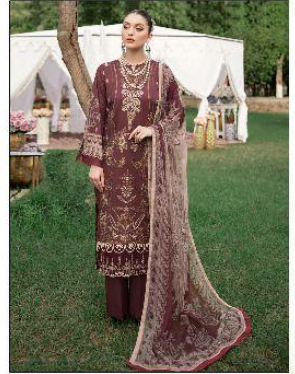

CHEVRON
LUXURY LAWN COLLECTION
VOL-9

2384

Shree
PACB

CHEVRON
LUXURY LAWN COLLECTION
VOL-9

The right side of the page features a smaller, framed version of the same woman in the same outfit, positioned in the upper right section. Below this image, the text "CHEVRON LUXURY LAWN COLLECTION VOL-9" is displayed in a bold, serif font. The background of this section is light green with decorative floral patterns. In the top right corner of this section, there is a logo for "Shree PACB".

2377

2378

2381

2382

2379

2380

2383

2384