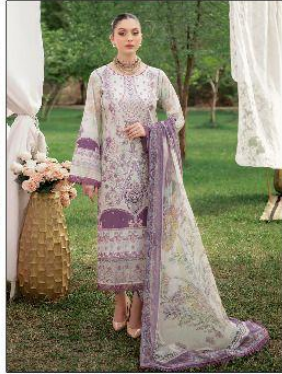

CHEVRON
LUXURY LAWN COLLECTION
VOL-9

2384

Shree
PACB

CHEVRON
LUXURY LAWN COLLECTION
VOL-9

The right side of the page features a smaller, framed version of the same woman in the same outfit, positioned in the upper right section. Below this image, the text "CHEVRON LUXURY LAWN COLLECTION VOL-9" is displayed in a bold, serif font. The background of this section is light green with decorative floral patterns. In the top right corner of this section, there is a logo for "Shree PACB".

2377

2378

2381

2382

2379

2380

2383

2384

CHEVRON
LUXURY LAWN COLLECTION
VOL-9

CHEVRON
LUXURY LAWN COLLECTION
VOL-9

2378

CHEVRON
LUXURY LAWN COLLECTION
VOL-9

2379

Shree
LAWNS

CHEVRON
LUXURY LAWN COLLECTION
VOL-9

CHEVRON
LUXURY LAWN COLLECTION
VOL-9