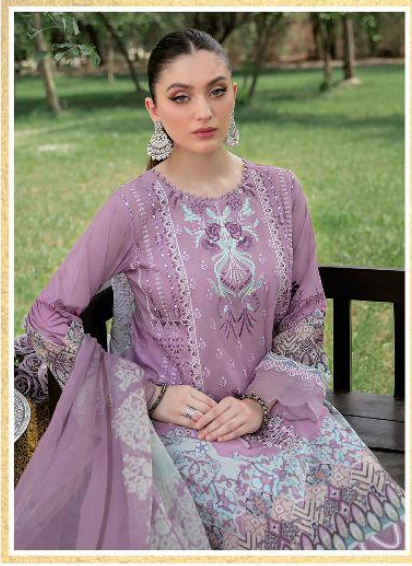

CHEVRON
LUXURY LAWN COLLECTION
VOL-9

CHEVRON
LUXURY LAWN COLLECTION
VOL-9

Shree®
FABR

CHEVRON
LUXURY LAWN COLLECTION
VOL-9

CHEVRON
LUXURY LAWN COLLECTION
VOL-9

2377

Shree[®]
FABR

CHEVRON
LUXURY LAWN COLLECTION
VOL-9

CHEVRON
LUXURY LAWN COLLECTION
VOL-9

2382

Shree[®]
FABRI

CHEVRON
LUXURY LAWN COLLECTION
VOL-9

CHEVRON
LUXURY LAWN COLLECTION
VOL-9

2383

Shree
FACED

CHEVRON
LUXURY LAWN COLLECTION
VOL-9

CHEVRON
LUXURY LAWN COLLECTION
VOL-9

2384

Shree
PACB

CHEVRON
LUXURY LAWN COLLECTION
VOL-9

The right side of the page features a smaller, framed version of the same woman in the same outfit, positioned in the upper right section. Below this image, the text "CHEVRON LUXURY LAWN COLLECTION VOL-9" is displayed in a bold, serif font. The background of this section is light green with decorative floral patterns. In the top right corner of this section, there is a logo for "Shree PACB".