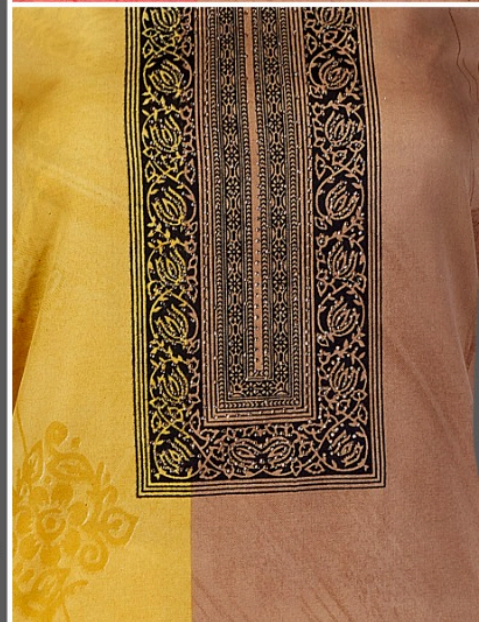

SUZUKI

(0190)

SUZUKI

(0190)

SUZUKI

Top : Pure Mal Cotton Print With Work.

Bottom :- Pure Mal Cotton Dyed.

Dupatta :- Pure Mal Cotton Print.

0190-A

SUZUKI

Top : Pure Mal Cotton Print With Work.

Bottom :- Pure Mal Cotton Dyed.

Dupatta :- Pure Mal Cotton Print.

0190-B

SUZUKI

Top : Pure Mal Cotton Print With Work.

Bottom :- Pure Mal Cotton Dyed.

Dupatta :- Pure Mal Cotton Print.

0190-C

SUZUKI

Top : Pure Mal Cotton Print With Work.

Bottom :- Pure Mal Cotton Dyed.

Dupatta :- Pure Mal Cotton Print.

0190-D

SUZUKI
(0190)

Top : Pure Mal Cotton Print With Work.
Bottom :- Pure Mal Cotton Dyed.
Dupatta :- Pure Mal Cotton Print.