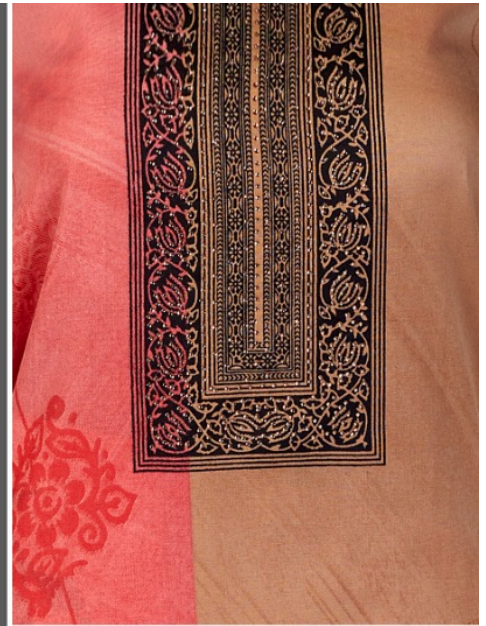

SUZUKI

(0190)

SUZUKI

(0190)

SUZUKI

Top : Pure Mal Cotton Print With Work.

Bottom :- Pure Mal Cotton Dyed.

Dupatta :- Pure Mal Cotton Print.

0190-A

SUZUKI

Top : Pure Mal Cotton Print With Work.

Bottom :- Pure Mal Cotton Dyed.

Dupatta :- Pure Mal Cotton Print.

0190-B

SUZUKI

Top : Pure Mal Cotton Print With Work.

Bottom :- Pure Mal Cotton Dyed.

Dupatta :- Pure Mal Cotton Print.

0190-C

SUZUKI

Top : Pure Mal Cotton Print With Work.

Bottom :- Pure Mal Cotton Dyed.

Dupatta :- Pure Mal Cotton Print.

0190-D

SUZUKI
(0190)

Top : Pure Mal Cotton Print With Work.
Bottom :- Pure Mal Cotton Dyed.
Dupatta :- Pure Mal Cotton Print.