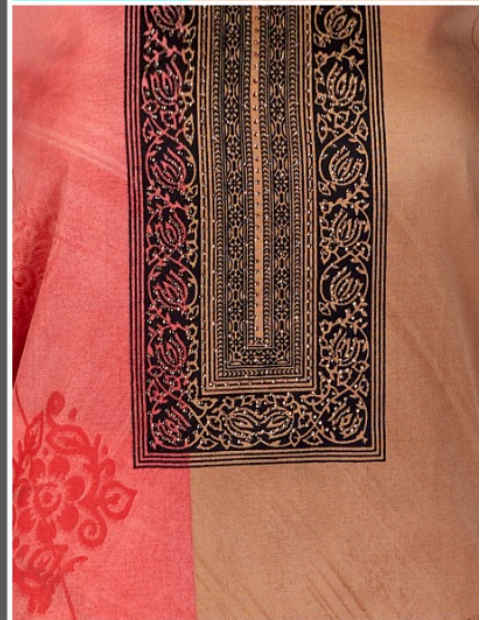

SUZUKI

(0190)

SUZUKI

(0190)

SUZUKI

Top : Pure Mal Cotton Print With Work.

Bottom :- Pure Mal Cotton Dyed.

Dupatta :- Pure Mal Cotton Print.

0190-A

SUZUKI

Top : Pure Mal Cotton Print With Work.

Bottom :- Pure Mal Cotton Dyed.

Dupatta :- Pure Mal Cotton Print.

0190-B

SUZUKI

Top : Pure Mal Cotton Print With Work.

Bottom :- Pure Mal Cotton Dyed.

Dupatta :- Pure Mal Cotton Print.

0190-C

SUZUKI

Top : Pure Mal Cotton Print With Work.

Bottom :- Pure Mal Cotton Dyed.

Dupatta :- Pure Mal Cotton Print.

0190-D

SUZUKI
(0190)

Top : Pure Mal Cotton Print With Work.
Bottom :- Pure Mal Cotton Dyed.
Dupatta :- Pure Mal Cotton Print.