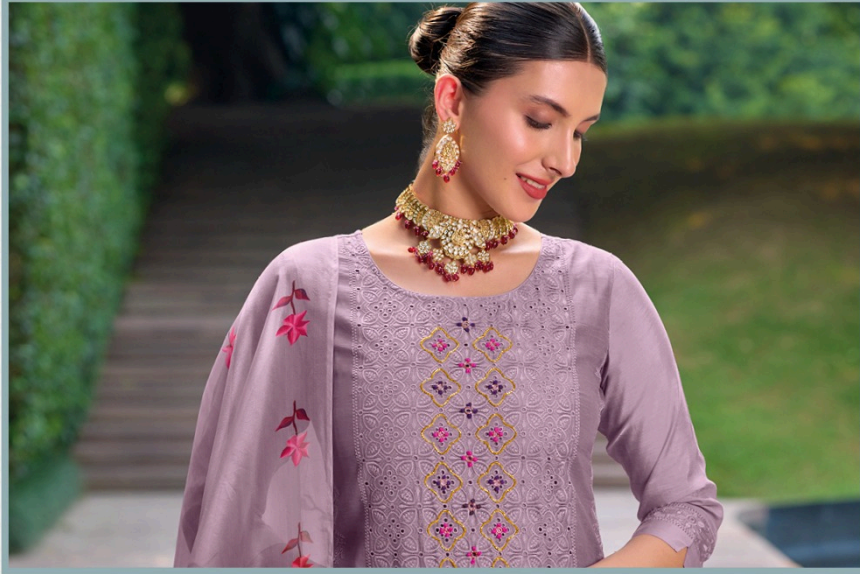

CK - 13904

CK - 13905

CK - 13906

LILY&LALI®
GULS PRIDE
A PRODUCT OF STONEX GROUP

LILY&LALI®
GULS PRIDE
A PRODUCT OF **friona** GROUP

Chikan Kari

Vol-2

FABRICSDetails