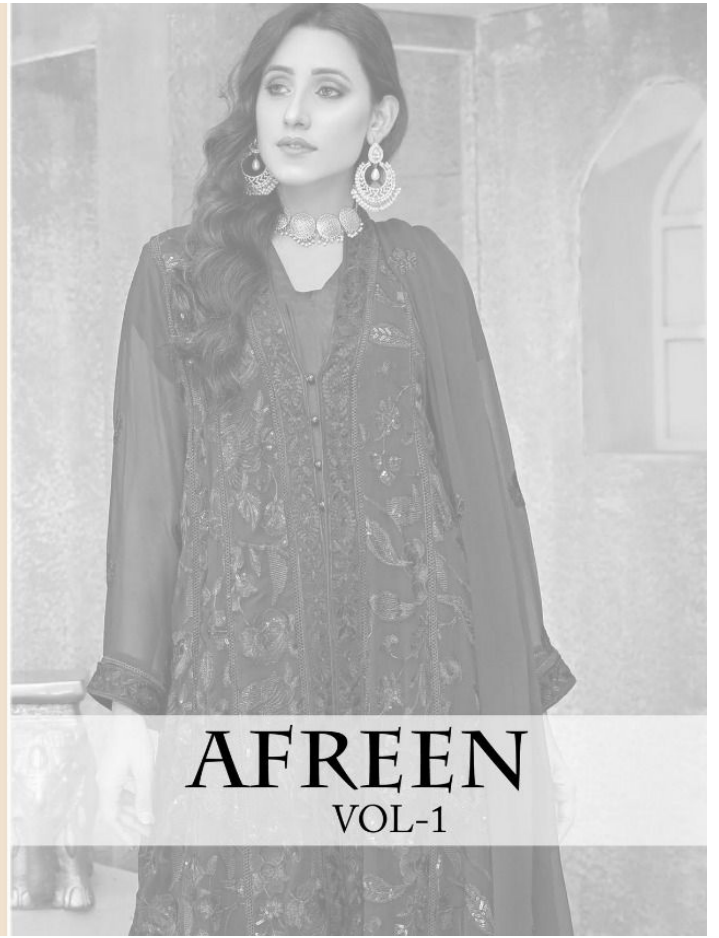

AFREEN
VOL-1