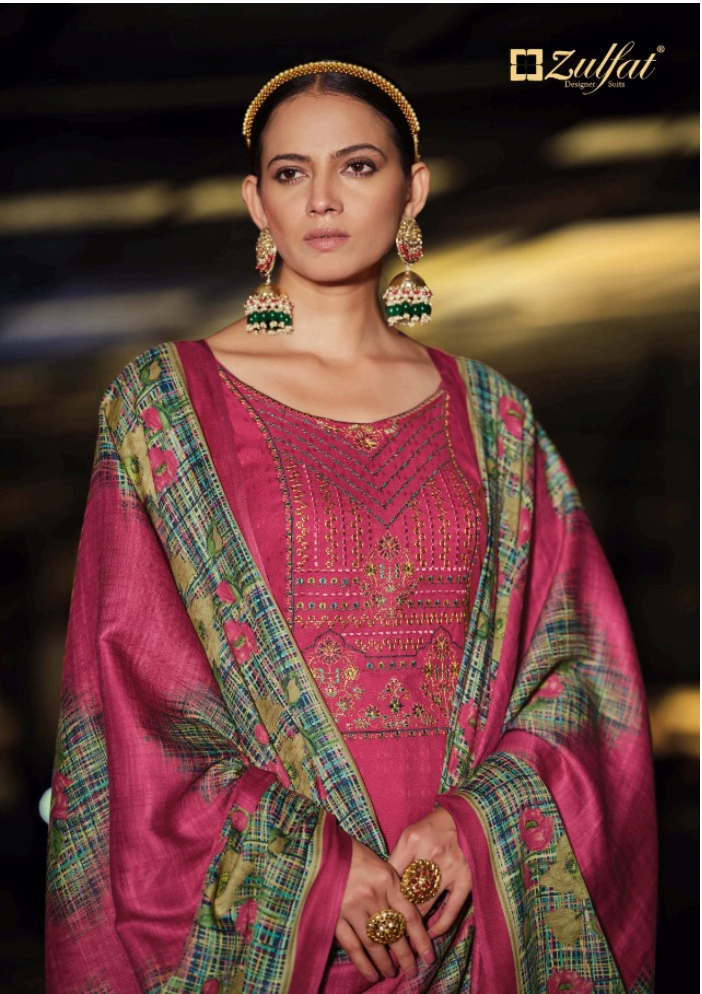

Zulfat®
Designer Suits

Madhubani

Zulfat®
Designer Suits

Madhubani

Zulfat[®]
Designer Suits

Mudhuhani
Bright look is one of
the strongest fashion
statements of the season.

Zulfat
Designer Suits

Maahubani
Bright look is one of the strongest fashion
statement of the season.

 **Zulfat**[®]
Designer Suits

Madhubani
Bright look is one of the strongest fashion
statements of the season.

Zulfai
DESIGNER
Maadhani
Maadhani is one of the original fashion
statements of the season.
D.NO :- 455-007