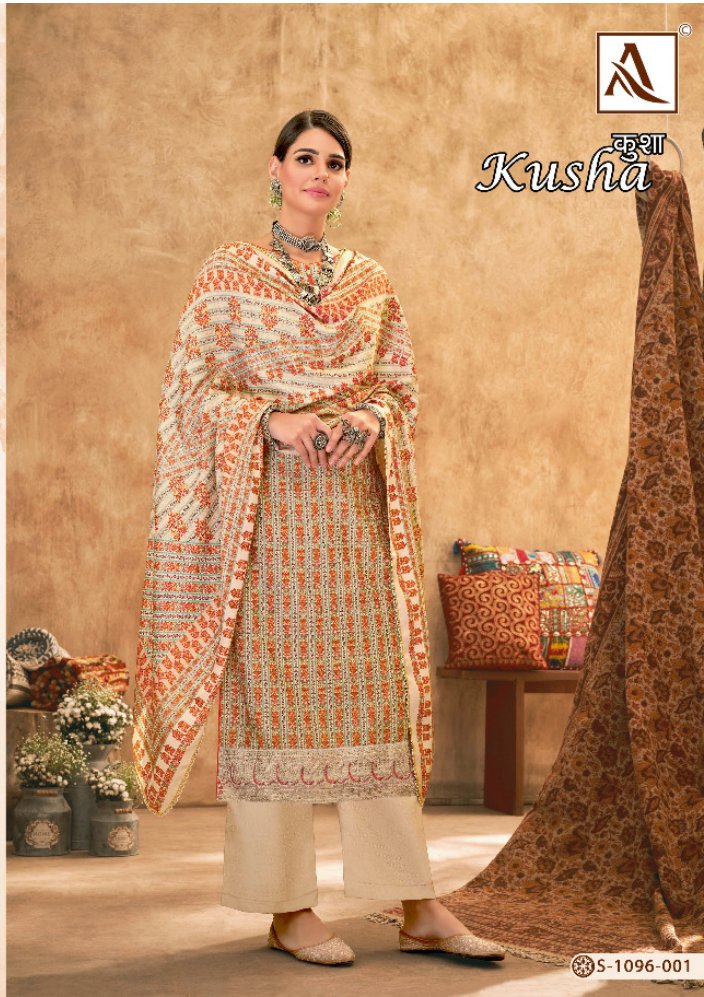

Best

wool

कुशा

Kusha

Loved for style..!!

Simply Splendid

Classic to temporary- the contemporary designs
with classy colors giving luxurious touch with
finished heavy look.

S-1096-001

S-1096-002

S-1096-003

S-1096-004

S-1096-005

S-1096-006

Best wool कुशा
Kusha
 Loved for style..!!

Best

wool

कुशा

Kusha

Loved for style..!!

S-1096-005

कुशा
Kusha

S-1096-002

S-1096-004

कुशा
Kusha