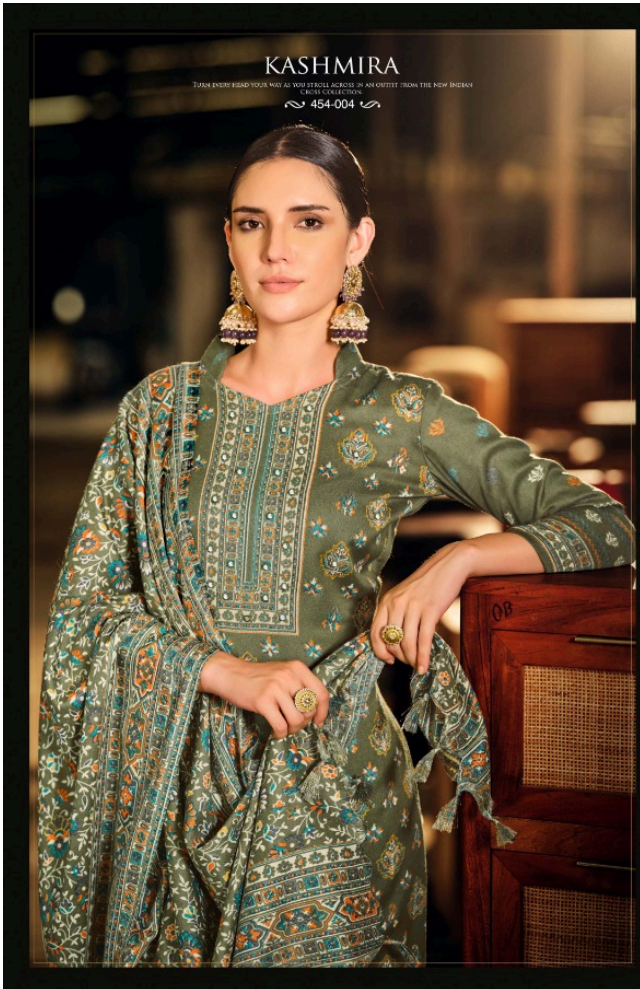

Zulfat[®]
Designer Suits

KASHMIRA

TURN EVERY HEAD YOUR WAY AS YOU STROLL ACROSS IN AN OUTFIT FROM THE NEW INDIAN CROSS COLLECTION.

KASHMIRA

TURN EVERY HEAD YOUR WAY AS YOU UTTER WORDS IN AN OUTFIT FROM THE NEW INDIAN
CROSS COLLECTION
454-010

454-003

Zulfai
Designed in India

KASHMIRA

TURN PAST MIDNIGHT INTO A NEW WORLD, ACCORDING TO AN LIGHT FROM THE NEW INDIA
CASHMERE

454-005

Zulfat[®]
Designer Suits

KASHMIRA

TURN EVERY HEAD YOUR WAY AS YOU STRIDE ACROSS IN AN OUTFIT FROM THE NEW INDIAN CROSS COLLECTION.