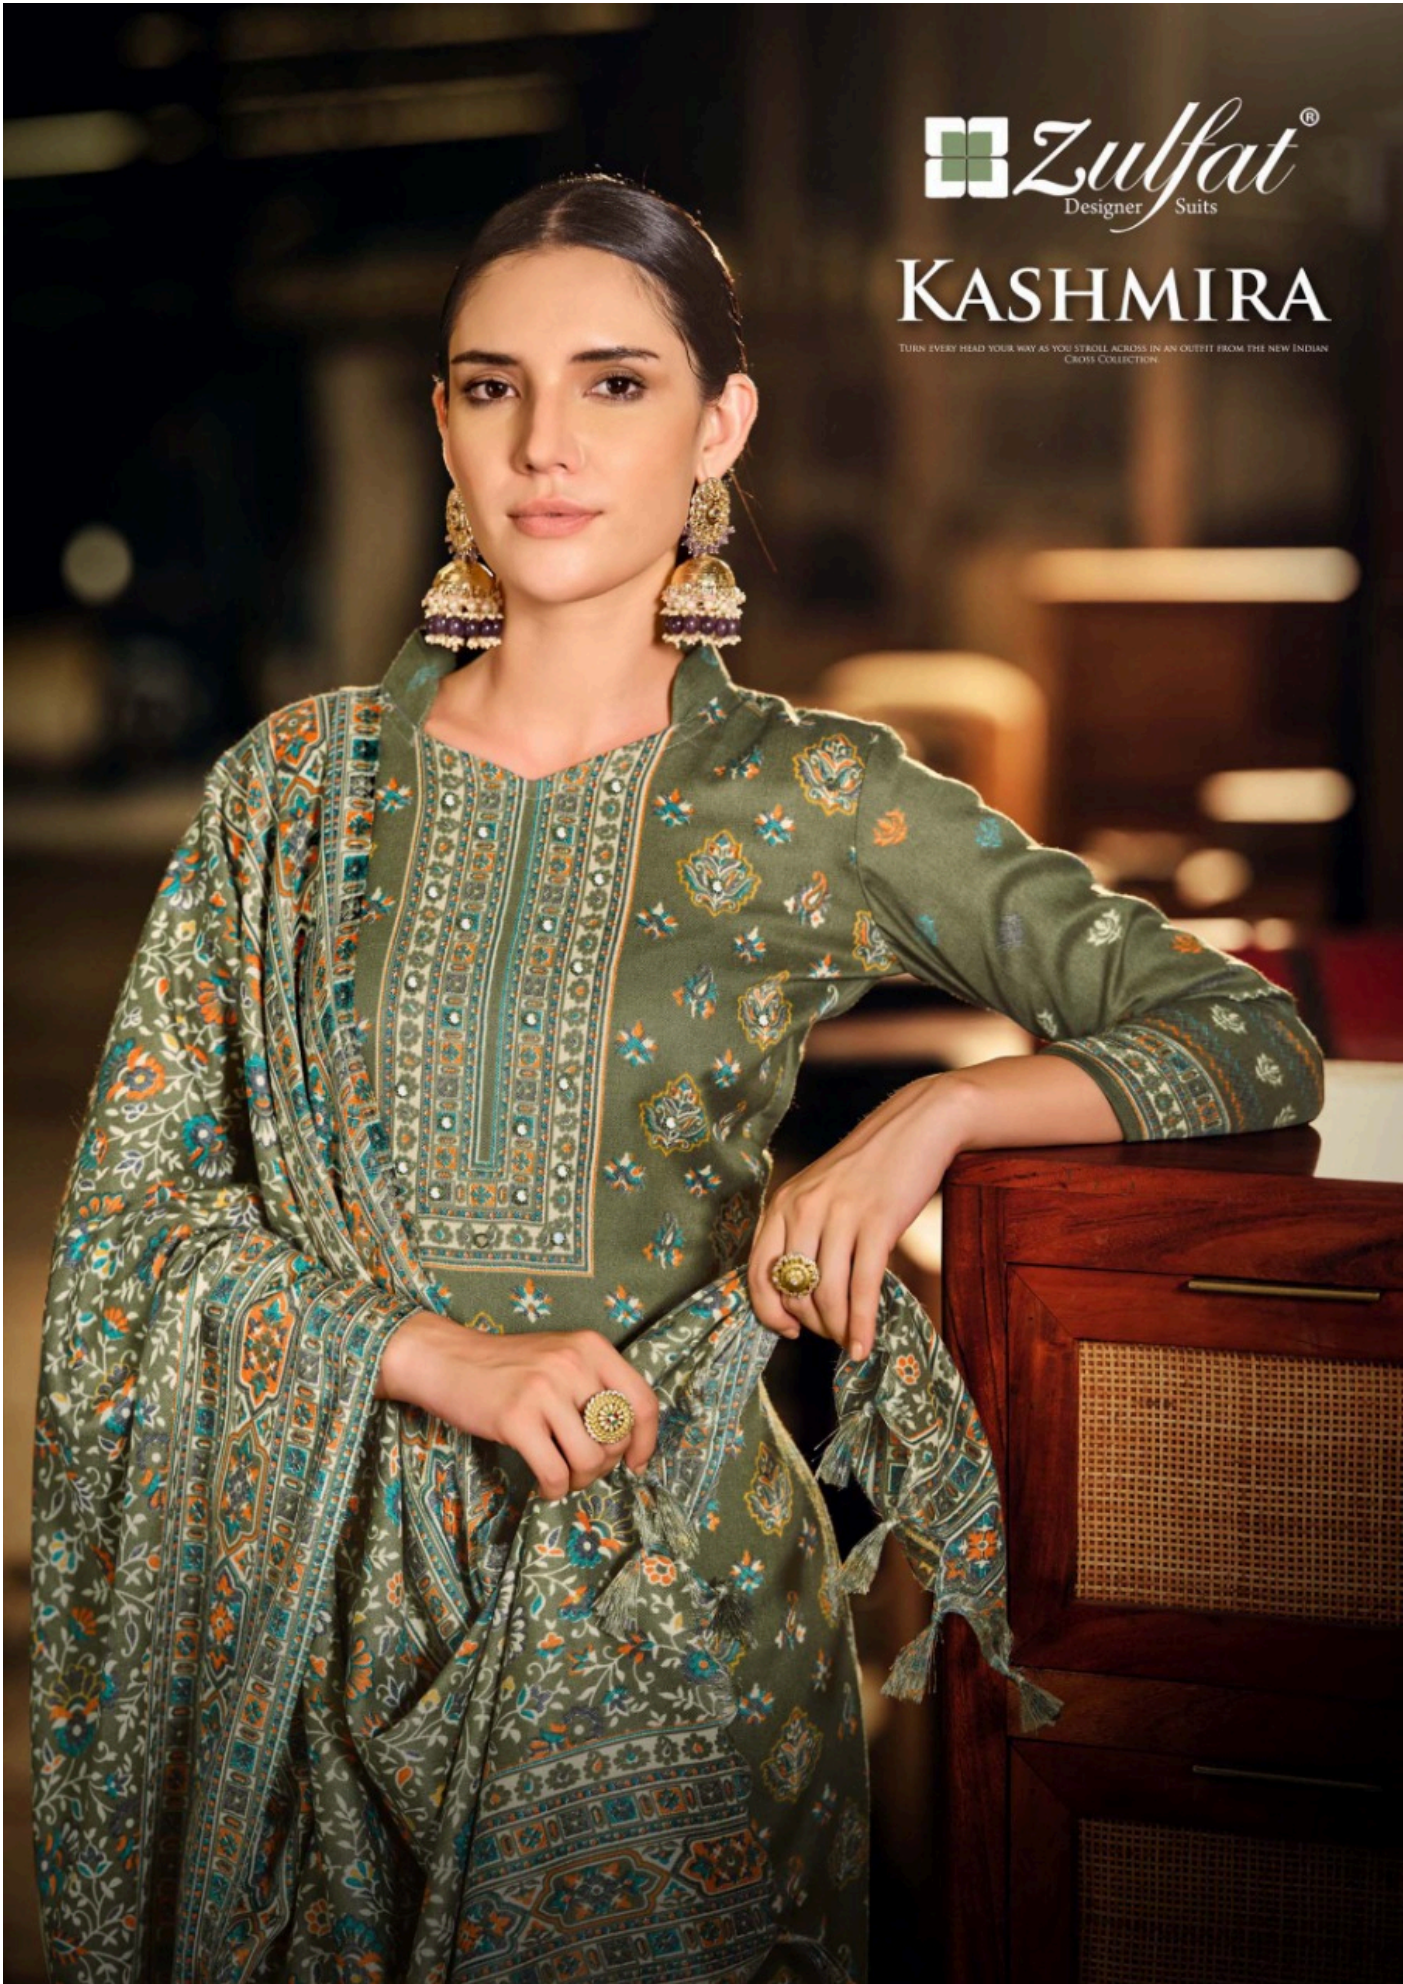

Zulfat[®]
Designer Suits

KASHMIRA

TURN EVERY HEAD YOUR WAY AS YOU STROLL ACROSS IN AN OUTFIT FROM THE NEW INDIAN CROSS COLLECTION.

KASHMIRA

TURN EVERY HEAD YOUR WAY AS YOU UTTER WORDS IN AN OUTFIT FROM THE NEW INDIAN
CROSS COLLECTION
454-010

454-008

454-009

454-010

KASHMIRA
Zulfat
Designed Suits

Zulfat[®]
Designer Suits

KASHMIRA

TURN EVERY HEAD YOUR WAY AS YOU STROLL ACROSS IN AN OUTFIT FROM THE NEW INDIAN CROSS COLLECTION.

Zulfat
Designer Suits