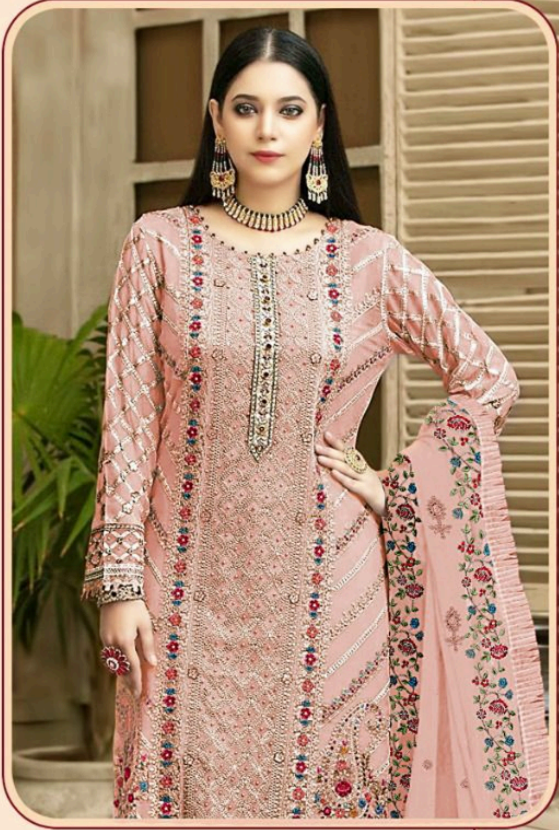

Top- FOX GEORGETTE

Bottom/Iner- SANTOON

**Dupatta- NET EMBROIDERY
WITH FRILL**

DS-148-D

Top- FOX GEORGETTE

Bottom/Iner- SANTOON

**Dupatta- NET EMBROIDERY
WITH FRILL**

DS-148-D

Top- FOX GEORGETTE

Bottom/Iner- SANTOON

**Dupatta- NET EMBROIDERY
WITH FRILL**

DS-148-B

Top- FOX GEORGETTE

Bottom/Iner- SANTOON

**Dupatta- NET EMBROIDERY
WITH FRILL**

DS-148-C

Top- FOX GEORGETTE

Bottom/Iner- SANTOON

**Dupatta- NET EMBROIDERY
WITH FRILL**

DS-148-A

Top-
FOX GEORGETTE

Bottom/Iner-
SANTOON

Dupatta-
NET EMBROIDERY
WITH FRILL

DS-148-A