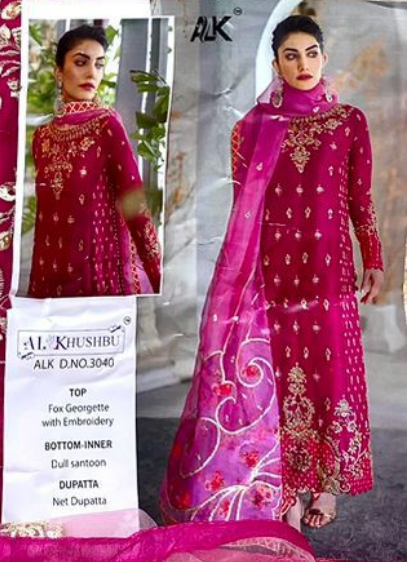

ALKTM

AL KHUSHBUTM
ALK D.NO.3040

TOP

Fox Georgette
with Embroidery

BOTTOM-INNER

Dull santoon

DUPATTA

Net Dupatta

AL KHUSHBU
ALK D.NO.3040

TOP
Fox Georgette
with Embroidery

BOTTOM-INNER
Dull Lantoon

DUPATTA
Net Dupatta