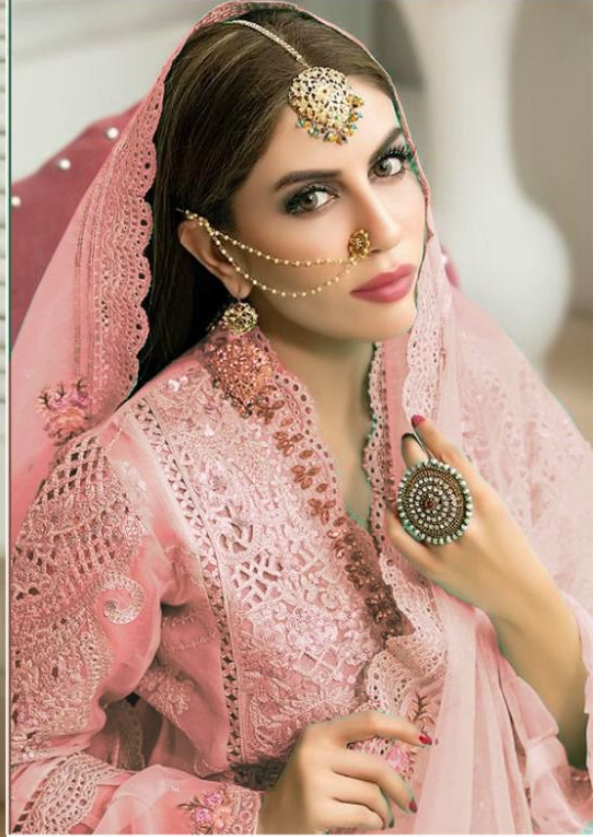

*Serine*TM
Pakistani Suit
A BRAND BY  MEGHA EXPORT
S - 72 C

Top - Butterfly Net Heavy Embroidered
Inner Bottom - Heavy santoon
Dupatta - Butterfly net heavy embroidered

*Serine*TM
Pakistani Suit
A BRAND BY  MEGHA EXPORT
S - 72 A

Top - Butterfly Net Heavy Embroidered
Inner Bottom - Heavy santoon
Dupatta - Butterfly net heavy embroidered

Top - Butterfly Net Heavy Embroidered
Inner Bottom - Heavy santoon
Dupatta - Butterfly net heavy embroidered

S-72 A

S-72 B

S-72 C

S-72 D

*Serine*TM
Pakistani Suit
A BRAND BY  MEGHA EXPORT
S - 72 C

Top - Butterfly Net Heavy Embroidered
Inner Bottom - Heavy santoon
Dupatta - Butterfly net heavy embroidered

*Serine*TM
Pakistani Suit
A BRAND BY  MEGHA EXPORT
S - 72 D

Top - Butterfly Net Heavy Embroidered
Inner Bottom - Heavy santoon
Dupatta - Butterfly net heavy embroidered

*Serine*TM
Pakistani Suit
A BRAND BY  MEGHA EXPORT
S - 72 B

Top - Butterfly Net Heavy Embroidered
Inner Bottom - Heavy santoon
Dupatta - Butterfly net heavy embroidered