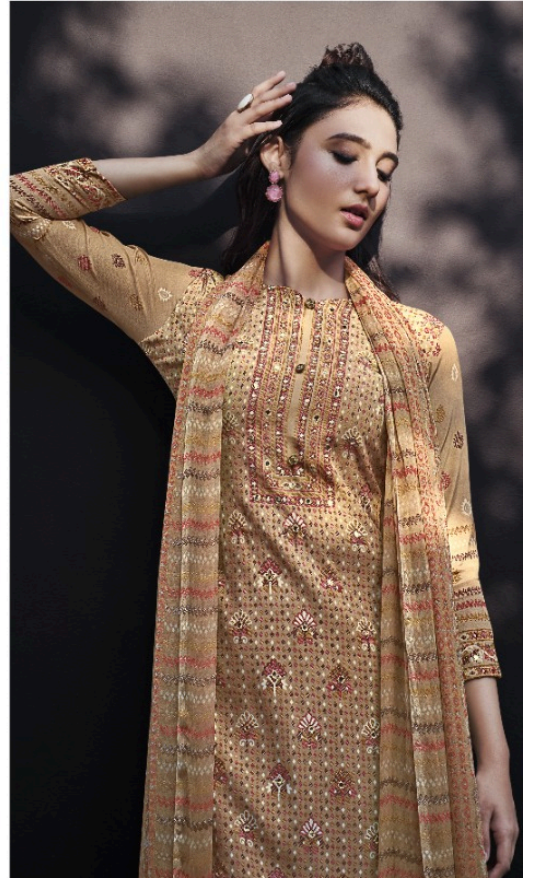

Belliza®
Designer Studio