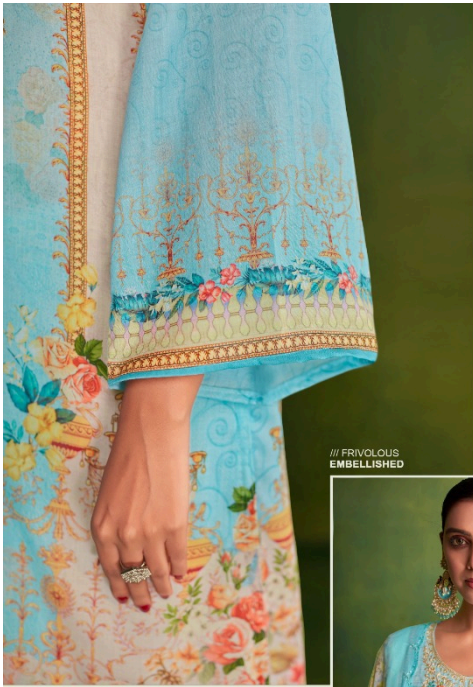

/// FRIVOLOUS
EMBELLISHED

Belliza
Designer Studio

806-007