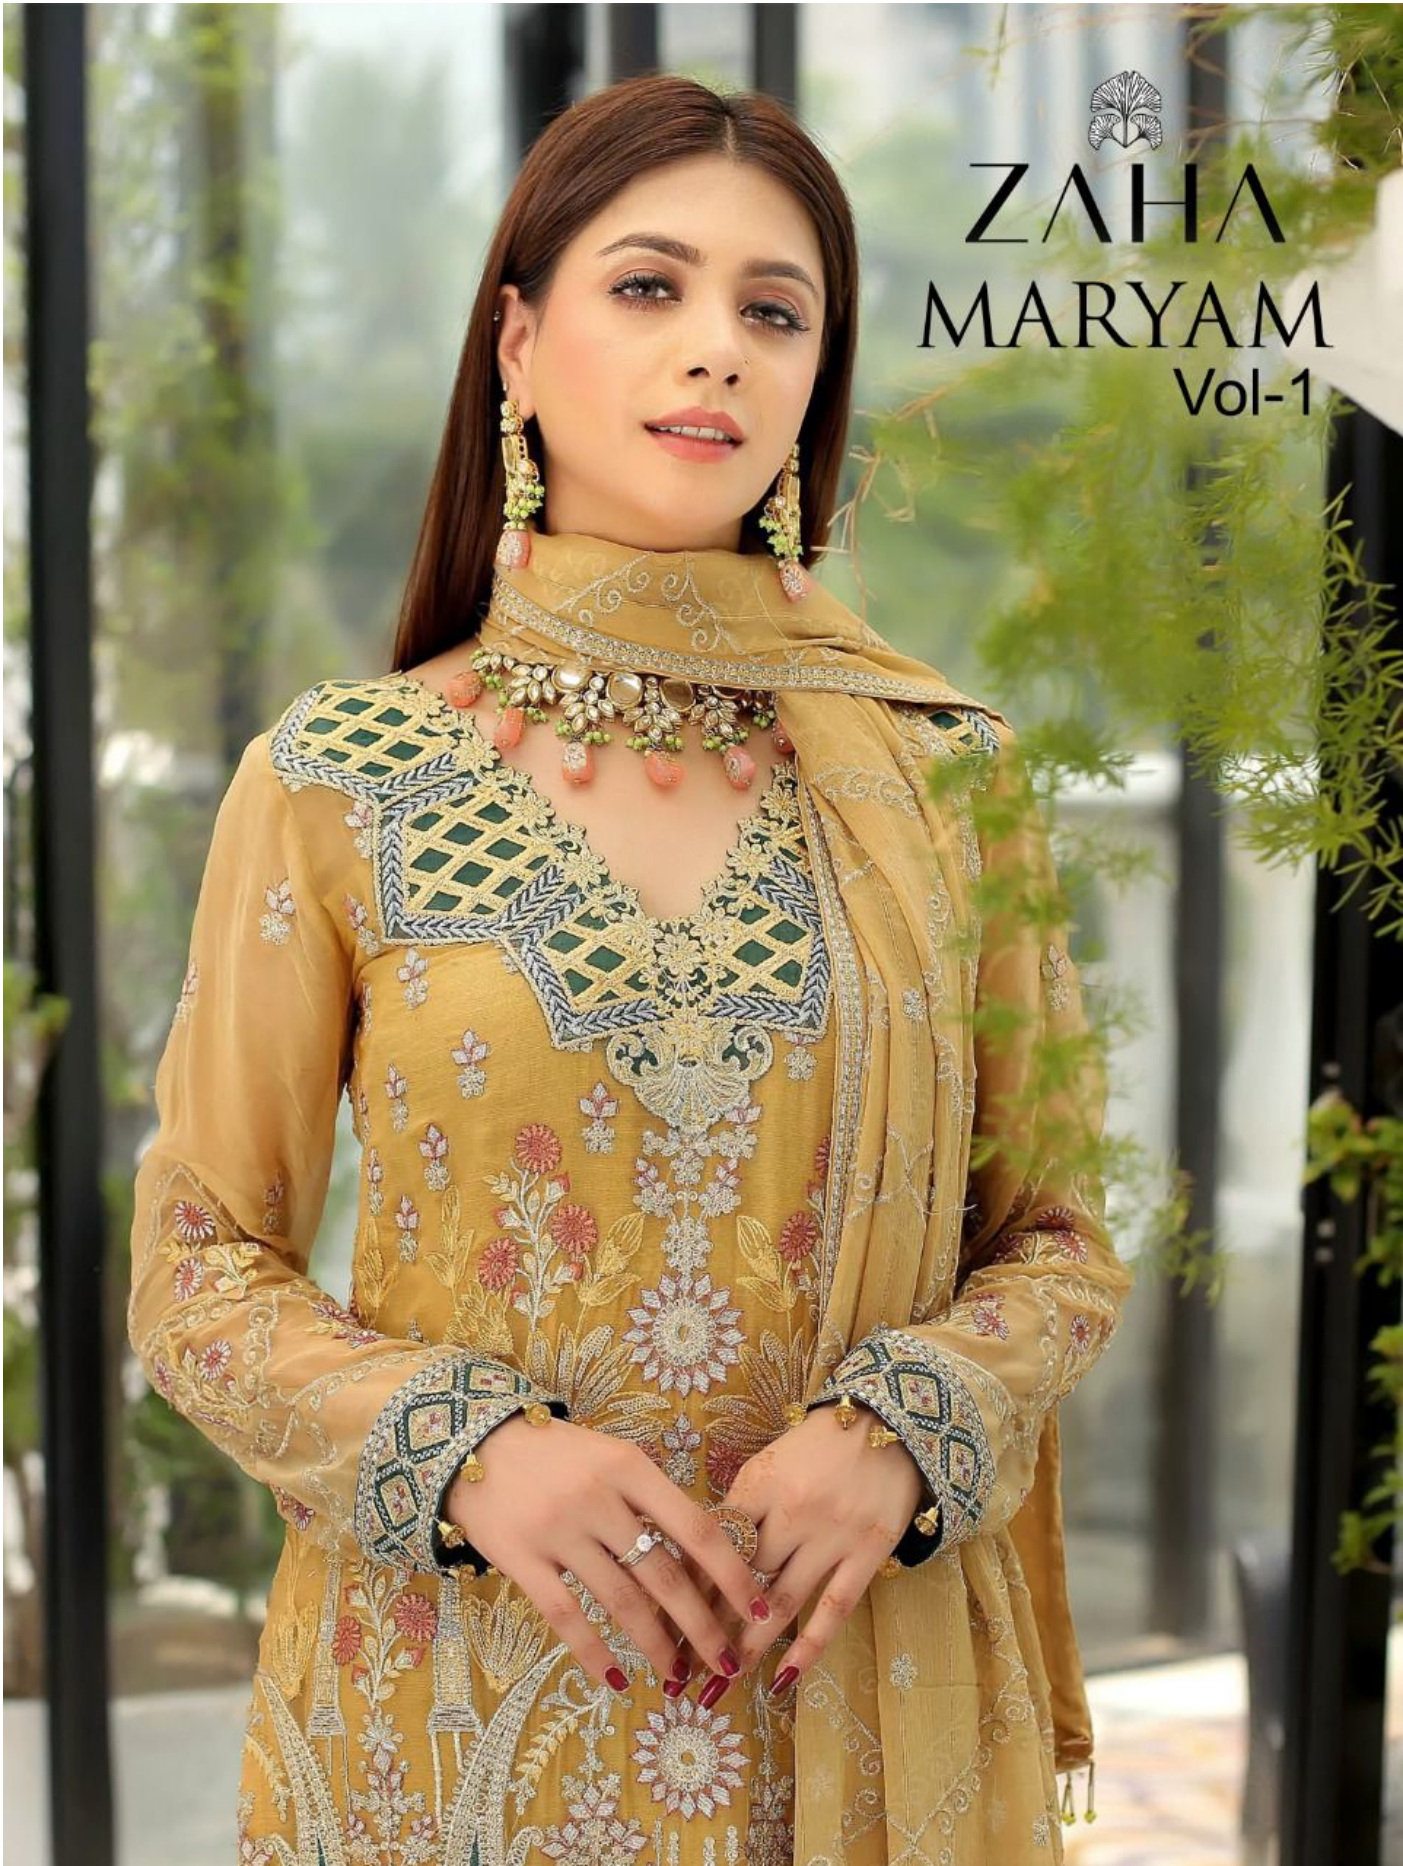

ZAHA
MARYAM
Vol-1

MARYAM
Vol-1

ZAHA

D.No.10091

TOP Fox Georgette
with Embroidery

BOTTOM-INNER Dull santoon

DUPATTA Nazmin
with Embroidery

MARYAM Vol-1

ZAHA

TOP Faux Georgette
with Embroidery

BOTTOM-INNER Dull santoon

DUPATTA Nazmin
with Embroidery

10091

10092

10093

10094

ZAHA
MARYAM
Vol-1

MARYAM
Vol-1

ZAHA

D.No.10092

TOP Fox Georgette
with Embroidery

BOTTOM-INNER Dull santoon

DUPATTA Nazmin
with Embroidery

MARYAM
Vol-1

TOP Fox Georgette
with Embroidery

BOTTOM-INNER Dull santoon

DUPATTA Nazmin
with Embroidery