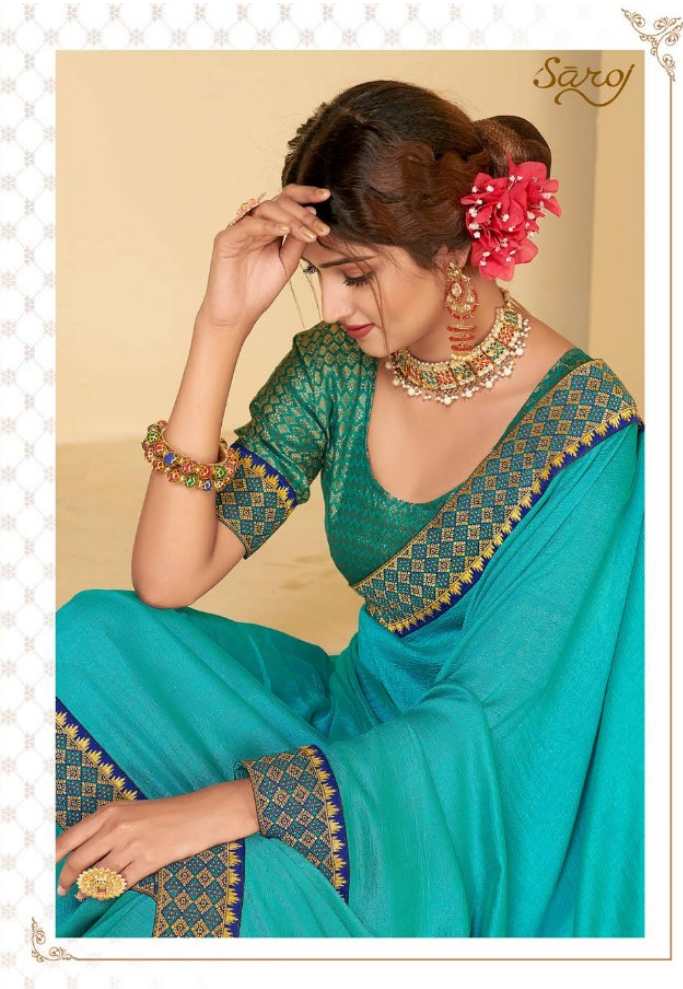

Saroj

Navya

Saroj

Navya

Saroj

STYLE
Express

Saree is the sexiest garment ever. It shows you the right amount, it covers the right amount. It's extremely versatile. It suits every body type. It suits every face.