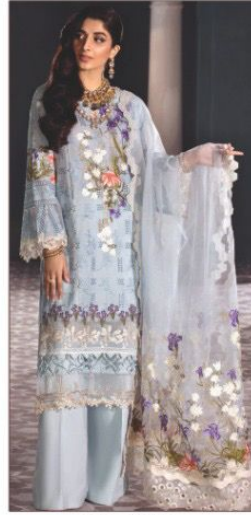

*Serena*TM
Pakistani Suit
A BRAND BY MEGHA EXPORT

D.NO.51001

Etaf Festive Chikankari

Top - Lawn cotton heavy embroidered

Bottom - Semi Lawn

Dupatta - Chiffon digital printed

Elaf Festive Chikankari

Serena
Pakistani Suit
A BRAND BY MEGHA EXPORT

D.No.51001

D.No.51002

D.No.51003

D.No.51004

D.No.51005

TOP - LAWN COTTON
BOTTOM - SEMI LAWN
DUPATTA - NET AND CHIFFON

*Serena*TM
Pakistani Suit
A BRAND BY MEGHA EXPORT

D.NO.51001