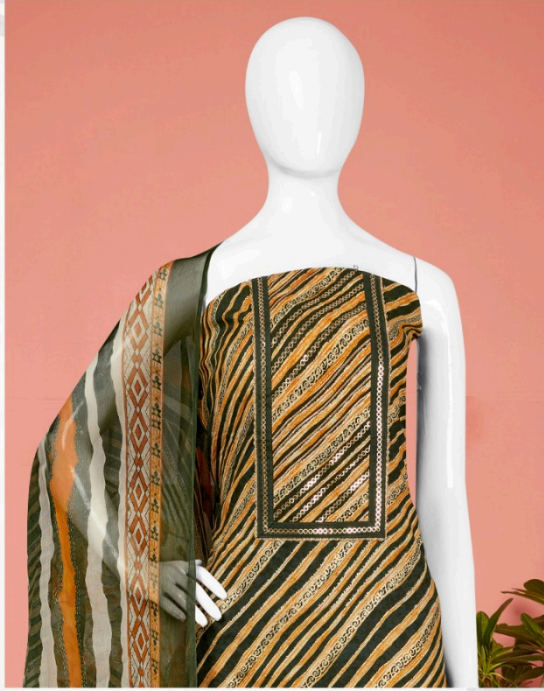

Gipson[®]

Maserati

Gipson[®]

Maserati

D.No :- 2242

TOP :- PURE RAYON FOIL PRINT WITH
ETHNIC HAND WORK

BOTTOM :- PURE RAYON DYED

DUPATTA :- PURE BEMBERG PRINT

Gipson[®]

Maserati

TOP :- PURE RAYON FOIL PRINT WITH
ETHNIC HAND WORK

BOTTOM :- PURE RAYON DYED

DUPATTA :- PURE BEMBERG PRINT

D.NO.2242-B

Gipson[®]

Maserati

TOP :- PURE RAYON FOIL PRINT WITH
ETHNIC HAND WORK

BOTTOM :- PURE RAYON DYED

DUPATTA :- PURE BEMBERG PRINT

D.NO.2242-D

Gipson[®]

Maserati

TOP :- PURE RAYON FOIL PRINT WITH
ETHNIC HAND WORK

BOTTOM :- PURE RAYON DYED

DUPATTA :- PURE BEMBERG PRINT

D.NO.2242-A

Gipson[®]

Maserati

Gipson[®]

Maserati

TOP :- PURE RAYON FOIL PRINT WITH
ETHNIC HAND WORK

BOTTOM :- PURE RAYON DYED