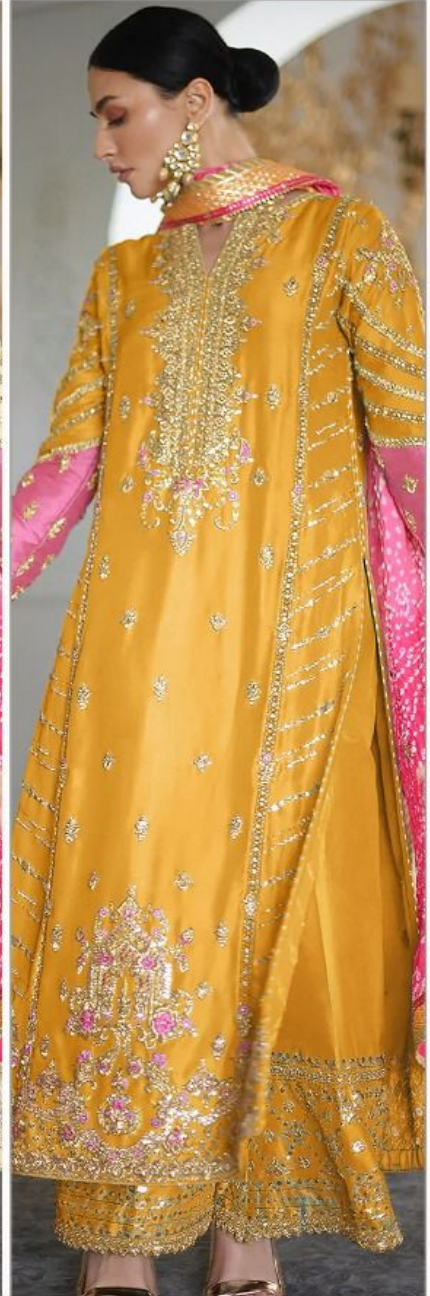

ALK-3041-G