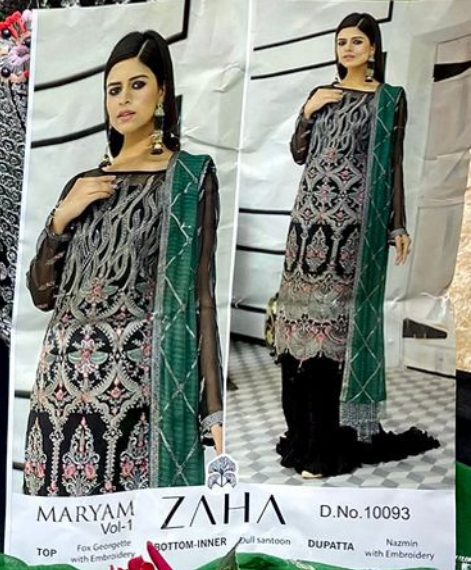

MARYAM  
Vol-1

TOP Fox Georgette  
with Embroidery

ZAHA

BOTTOM-INNER Dull santoon

D.No.10093

DUPATTA Nazmin  
with Embroidery

MARYAM Vol-1 ZAHA D.No.10093  
TOP Fox Georgette with Embroidery BOTTOM-INNER Full santoon DUPATTA Nazmin with Embroidery

MARYAM  
Vol-1

TOP

Fox Georgette  
with Embroidery

ZAHA

BOTTOM-INNER

Dull santoon

D.No.10093

DUPATTA