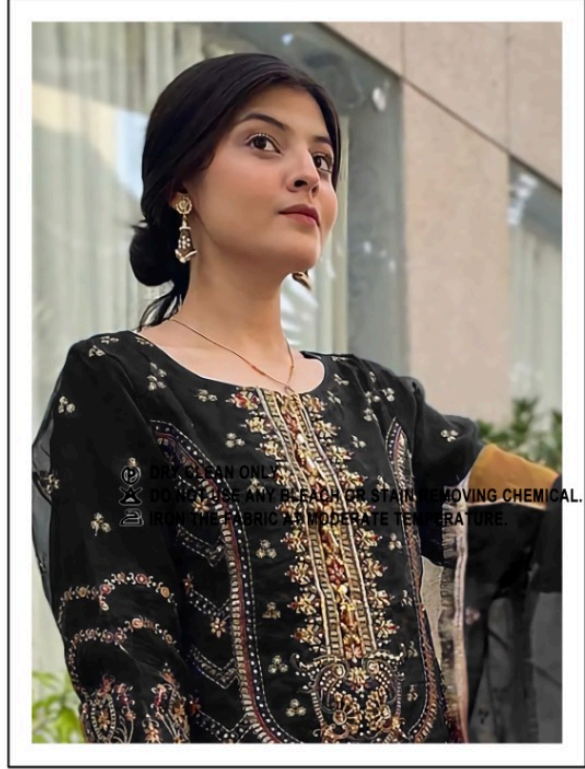

DO NOT USE ONLY  
DO NOT USE ANY BLEACH OR STAIN REMOVING CHEMICAL.  
DO NOT WASH IN HIGH TEMPERATURE.

**D.NO.170-A**

**FABRIC DETAILS**

- TOP-** HEAVY DAL ORGANZA WITH EMBROIDERY WORK WITH DIMAND MOTI
- BOTTOM/INNER-** SANTOON WITH WORK
- DUPATTA/NET-** HEAVY DAL ORGANZA WITH EMBROIDERY WORK WITH FANCY LESS

**D.NO.170-A**

**FABRIC DETAILS**

**TOP-** HEAVY DAL ORGANZA WITH EMBROIDERY WORK WITH DIMAND MOTI

**BOTTOM/INNER-** SANTOON WITH WORK

**DUPATTA/NET-** HEAVY DAL ORGANZA WITH EMBROIDERY WORK WITH FANCY LESS