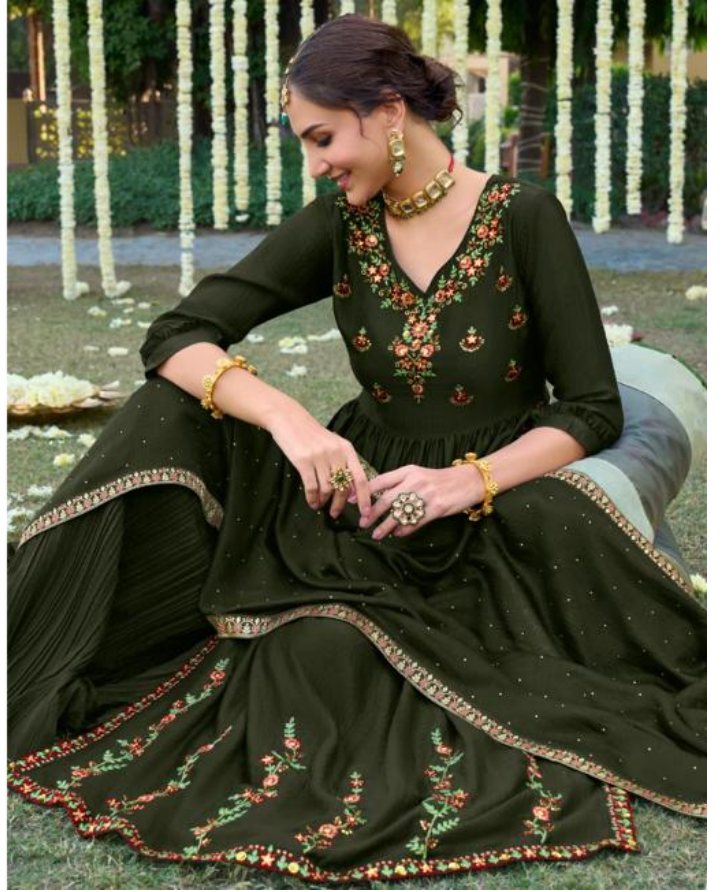

LILY&LALI®
GULS PRIDE
A PRODUCT OF SIKKA GROUP