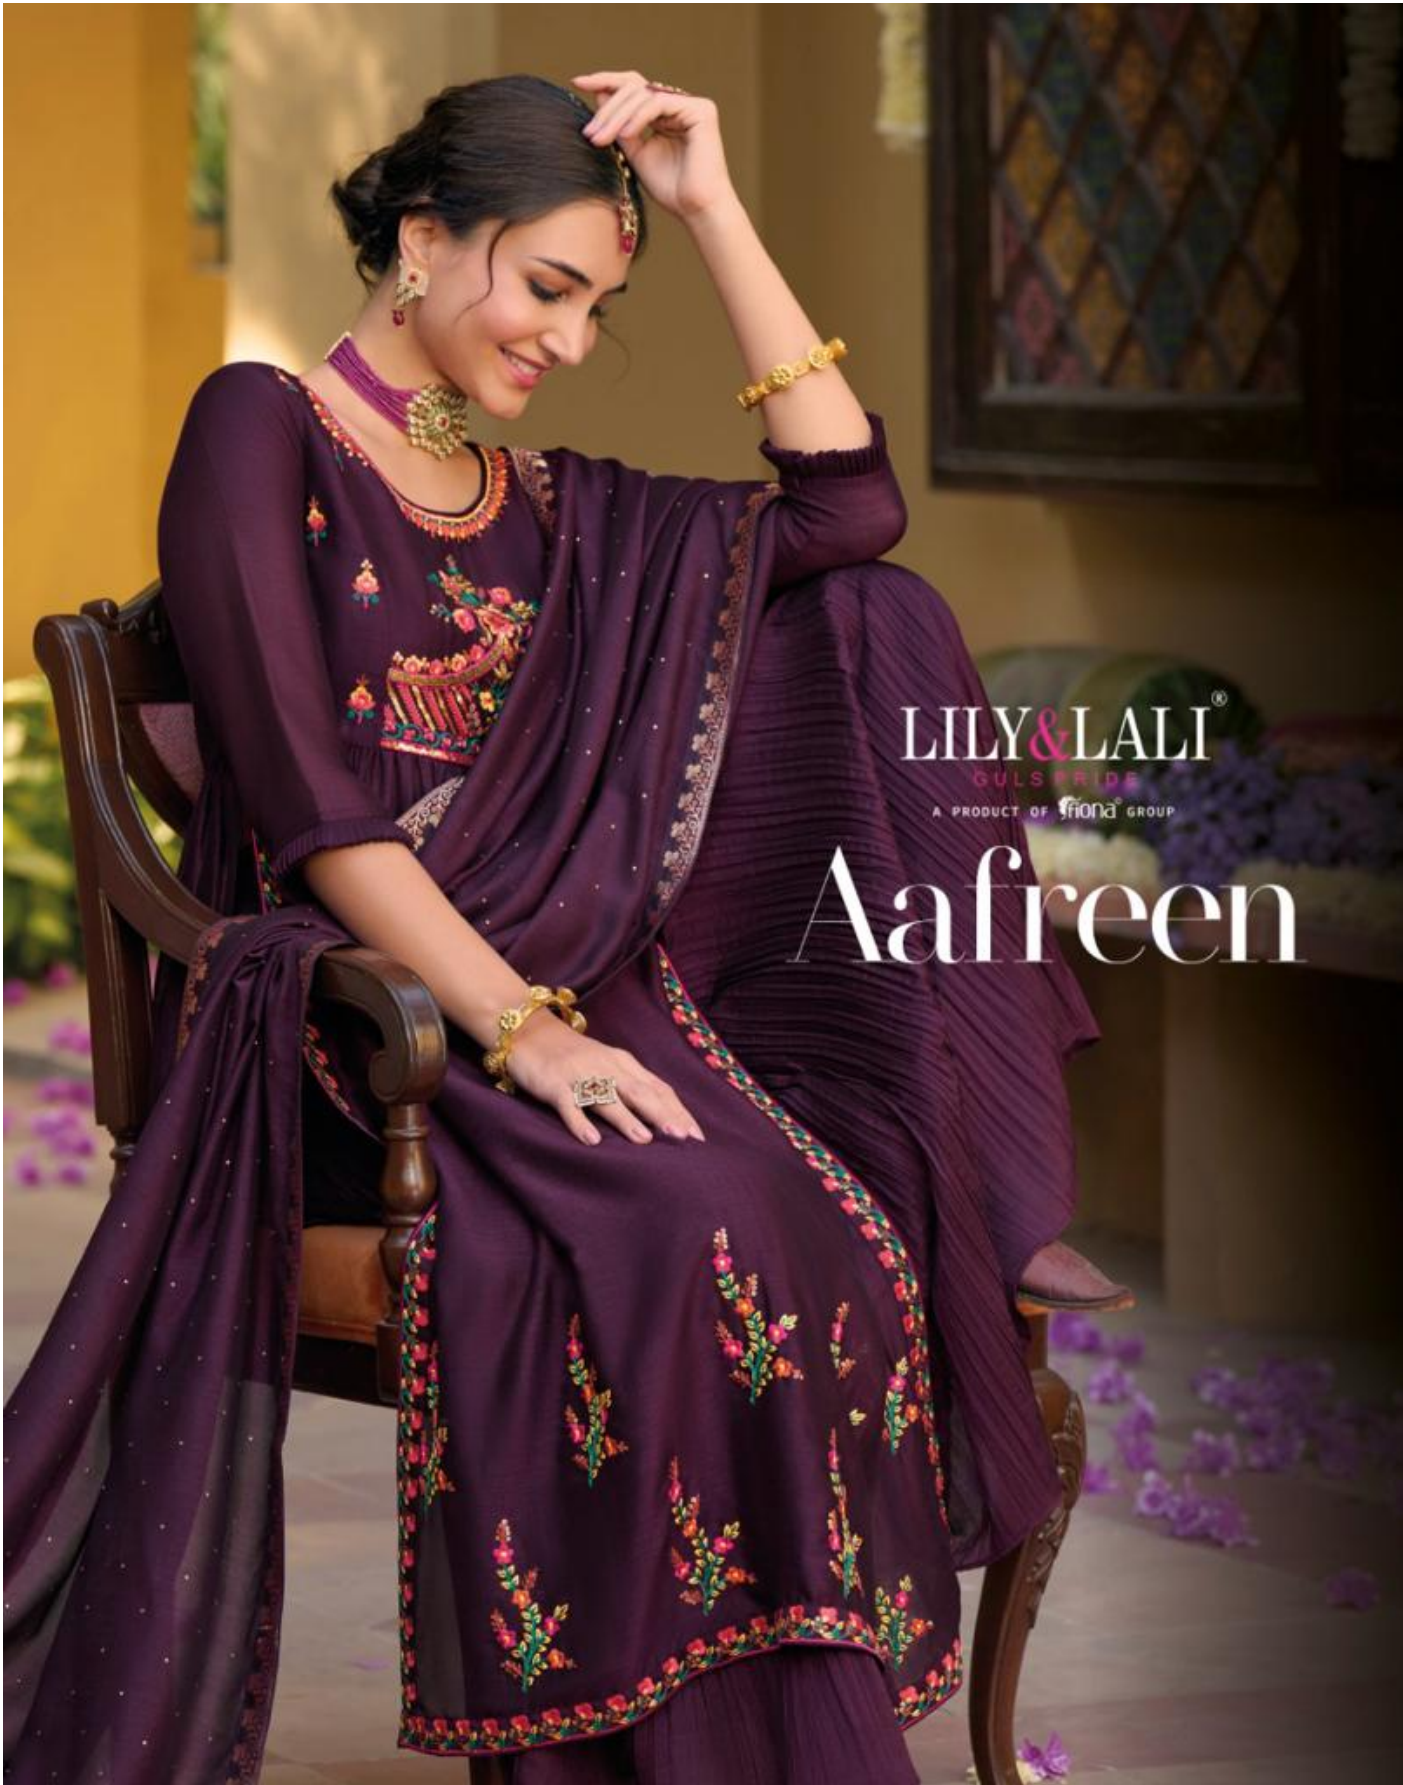

LILY & LALI®
GULS PRIDE
A PRODUCT OF fiona® GROUP

Aafreen