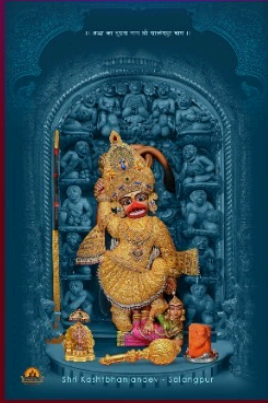

KALARANG

- **TOP** - PURE MUSLIN DOLA JEQUARD WITH WORK
- **BOTTOM** - PARAMPARA SILK
- **DUPATTA** - CHINON WITH HEAVY WORK
- **DESIGNS** - 06

CATALOGUE :- Divyanka

KALARANG

Divyanka

10171

10172

10173

10174

10175

10176

KALARANG

- **TOP** - PURE MUSLIN DOLA JEQUARD WITH WORK
- **BOTTOM** - PARAMPARA SILK
- **DUPATTA** - CHINON WITH HEAVY WORK
- **DESIGNS** - 06

CATALOGUE :- Divyanka

RATE :- 995/-

COMING SOON

KALARANG

HAS LAUNCHED NEW CATALOG

Divyanka
BOOK NOW

KALARANG

Divyanka

KALARANG

Divyanka

	FABRICS DETAILS [MATERIAL ONLY]
[TOP]	PURE MUSLIN DOLA JEOLARD WITH WORK
[BOTTOM]	PARAMPARA SILK
[DUPATTA]	CHINON WITH HEAVY WORK