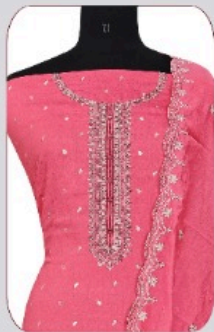

**RAJORI**

**D.NO-15054**

COMING  
SOON

*Has Launched New Catalogue*

RAJORI

BOOK NOW

TOP:SELF PATTERN VISCOSE SILK JEQUARD WITH KHATLI WORK  
 BOTTOM:HEAVY COTTON  
 DUPATTA:MUSLIN SILK WITH WORK