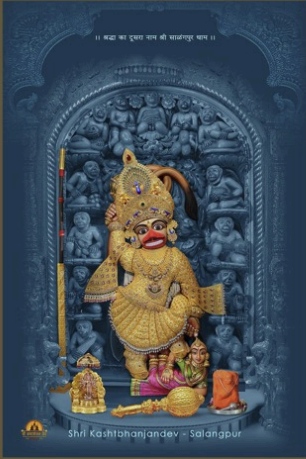

KALARANG

Divya

KALARANG

10066

K
KALARANG

10062

KALARANG

10061

**COMING
SOON!**

KALARANG

HAS LAUNCHED NEW CATALOG

Divya

BOOK NOW

KALARANG

10061

10062

10063

10064

10065

10066

KALARANG

- **TOP** - PURE DOLA JEQUARD WITH WORK
- **BOTTOM** - PARAMPARA SILK
- **DUPATTA** - PURE CHINON WITH 2 MM SEQUANCE WORK
- **DESIGNS** - 06

CATALOGUE :- *Divya*

RATE :- 990/-