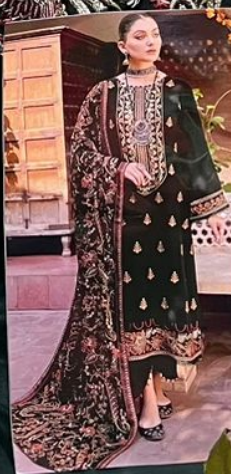

Sereno
MEHMA EXPORT
D.NO.113 C

Sereno
A MEMBER OF
MEHMA EXPORT