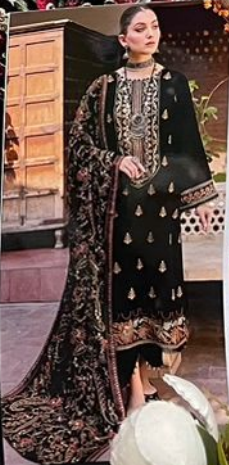

*Serene*<sup>TM</sup>  
Pakistani Suit  
A BRAND BY **MEGHA EXPORT**  
D.NO.113 D

TOP - FOX GEORGETTE HEAVY EMBROIDERY WORK  
BOTTOM /INNER - HEAVY SANTOON  
DUPATTA - NAZMIN HEAVY EMBROIDERY WORK

Serene  
A PRODUCT OF  
MEGHA EXPORT

TOP - FOX GEORGETTE HEAVY EMBROIDERY WORK  
BOTTOM /INNER - HEAVY SANTOON  
DUPATTA - NAZMIN HEAVY EMBROIDERY WORK

*Serene*<sup>TM</sup>  
Pakistani Suit  
A BRAND BY **MEGHA EXPORT**  
**D.NO.113 B**

TOP - FOX GEORGETTE HEAVY EMBROIDERY WORK  
BOTTOM /INNER - HEAVY SANTOON  
DUPATTA - NAZMIN HEAVY EMBROIDERY WORK