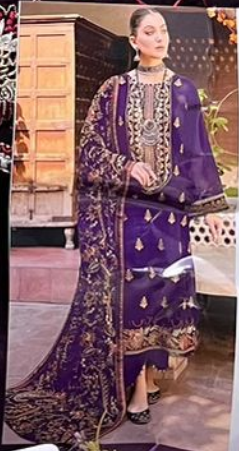

Serina
A PRODUCT OF
REGINA
D.NO.113 B

TOP - FOX GEORGES
BOTTOM