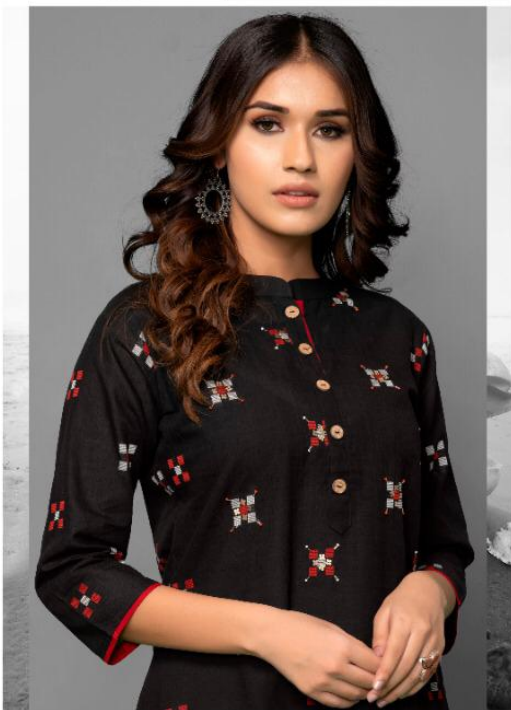

DRAPES

Poetry