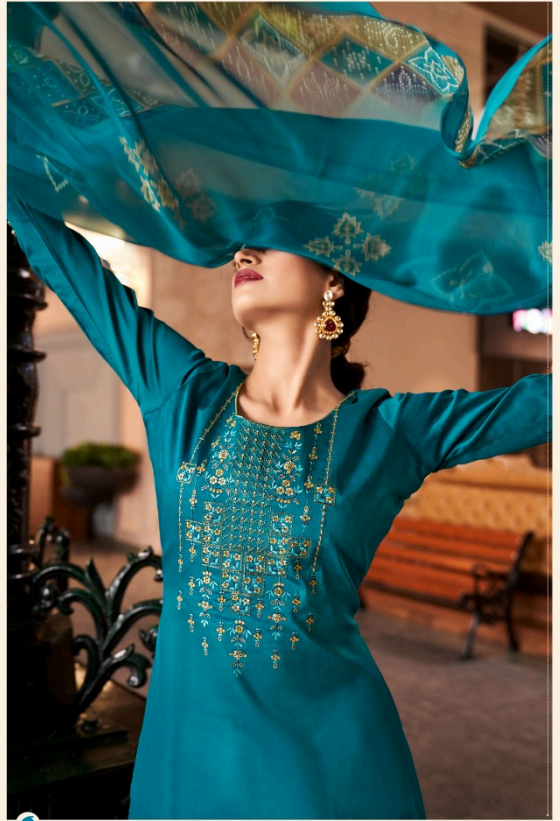

Zulfat[®]
Designer Suits

Mohak

Zulfat
DESIGNER
● golden beauty fairy lady

keep it simple beauty
473-008

mesmerize women in luxury

473-006

Zulfat
Lifestyle

Zulfat
DESIGNER

473-004

new look enchanting fashion

Zulfat[®]
Designer Suits

Mohak

473-001

473-002

473-003

473-004