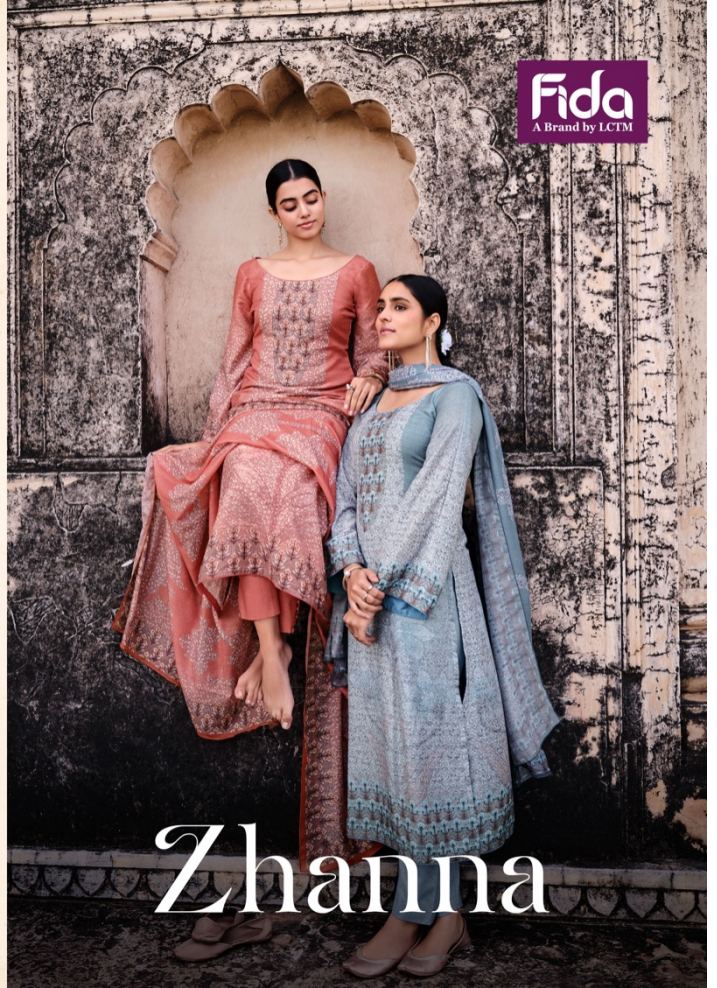

1003

1004

1005

1006

TOP : DIGITAL COTTON LINEN
BOTTOM : 50S COTTON SOLID
DUPATTA : DIGITAL COTTON SILK

Un-Stitched Division
SURAT

www.lctm.in | sales@lctm.in

Fida
A Brand by LCTM