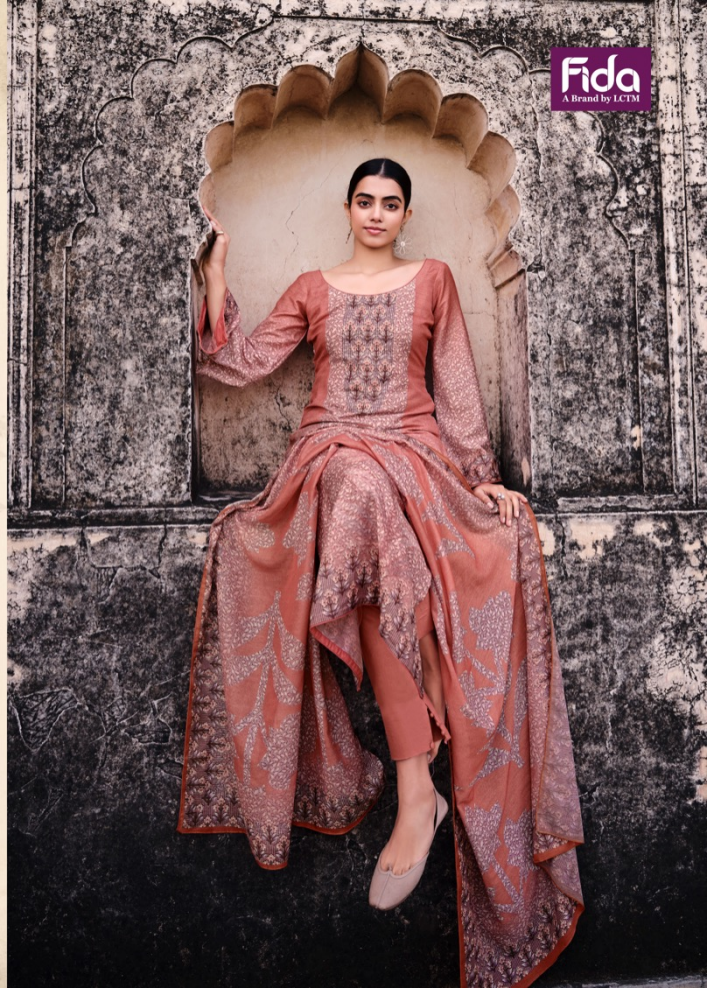

Fida
A Brand by LCTM