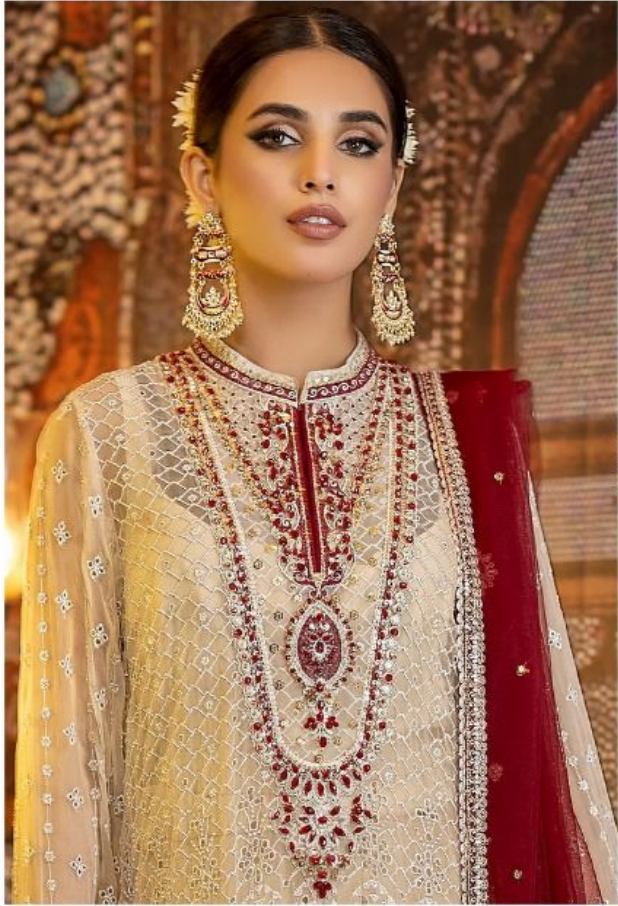

Fox Georgette
with Embroidery

BOTTOM-INNER

Dull santoon

DUPATTA

Nazmin with
Embroidery

ALK D.No.4035

TOP

Fox Georgette
with Embroidery

BOTTOM-INNER

Dull santoon

DUPATTA

Nazmin with
Embroidery

ALK D.No.4034

TOP

Fox Georgette
with Embroidery

BOTTOM-INNER

Dull santoon

DUPATTA

Net Dupatta

ALK D.No.4037

TOP

Fox Georgette
with Embroidery

BOTTOM-INNER

Dull santoon

DUPATTA

Nazmin with
Embroidery

ALK D.No.4038

TOP

Fox Georgette
with Embroidery

BOTTOM-INNER

Dull santoon

DUPATTA