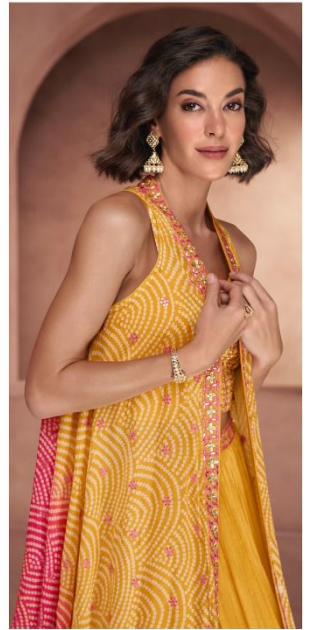

SAYURI®
Designer

5312