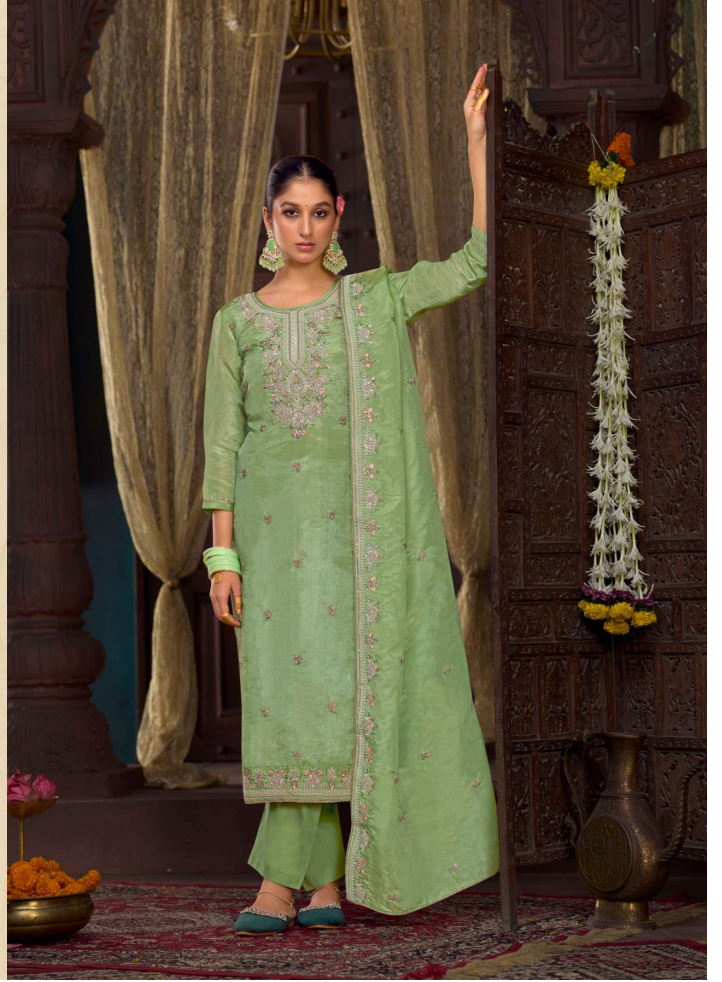

*Floral bliss*

12126

*Floral bliss*

12126

*Floral bliss*

12126

Trend reports

12125

*Perfect Design*

•• 12122 ••

*Exotic Floral*

12123

Great Style

12124

12121

12122

12123

12124

12125

12126

- TOP - GOLD CRUSH FANCY CORDING SEQUANCE WORK
- BOTTOM+INNER - HEAVY DULL SANTOON
- DUPATTA - GOLD CRUSH FANCY CORDING SEQUANCE WORK
- DESIGNS - 06

CATALOGUE :- *Emily*

RATE :- 1199 /-