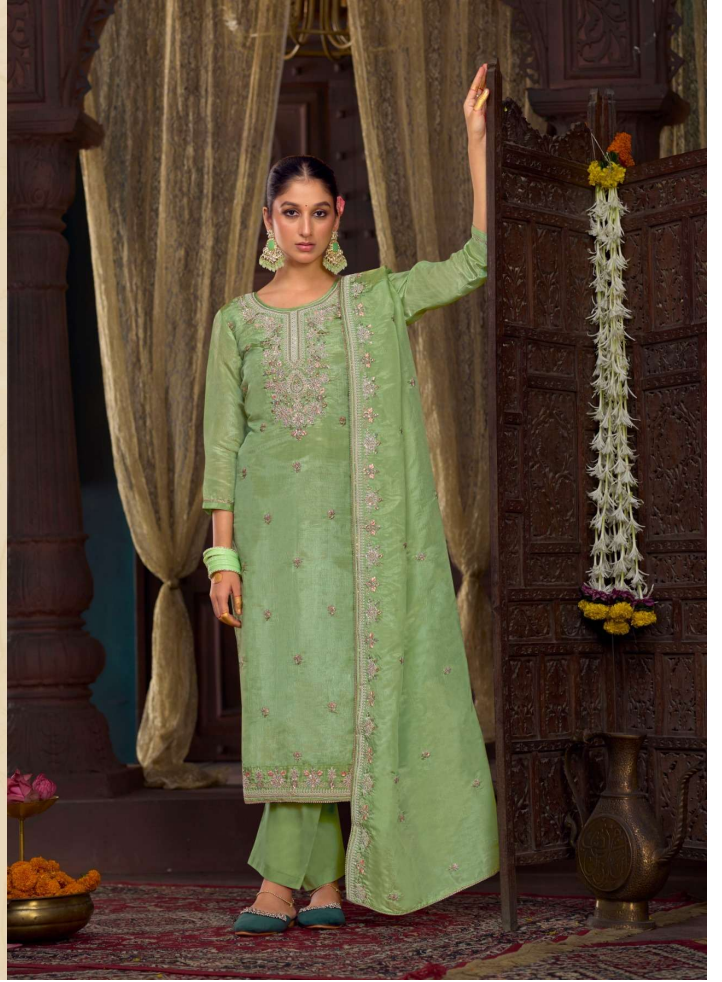

*Floral bliss*

12126

*Floral bliss*

12126

*Floral bliss*

12126

Trend reports

12125

*Perfect Design*

•• 12122

*Exotic Floral*

12123

Great Style

12124

12121

12122

12123

12124

12125

12126

- TOP - GOLD CRUSH FANCY CORDING SEQUANCE WORK
- BOTTOM+INNER - HEAVY DULL SANTOON
- DUPATTA - GOLD CRUSH FANCY CORDING SEQUANCE WORK
- DESIGNS - 06

CATALOGUE :- *Emily*

RATE :- 1199 /-