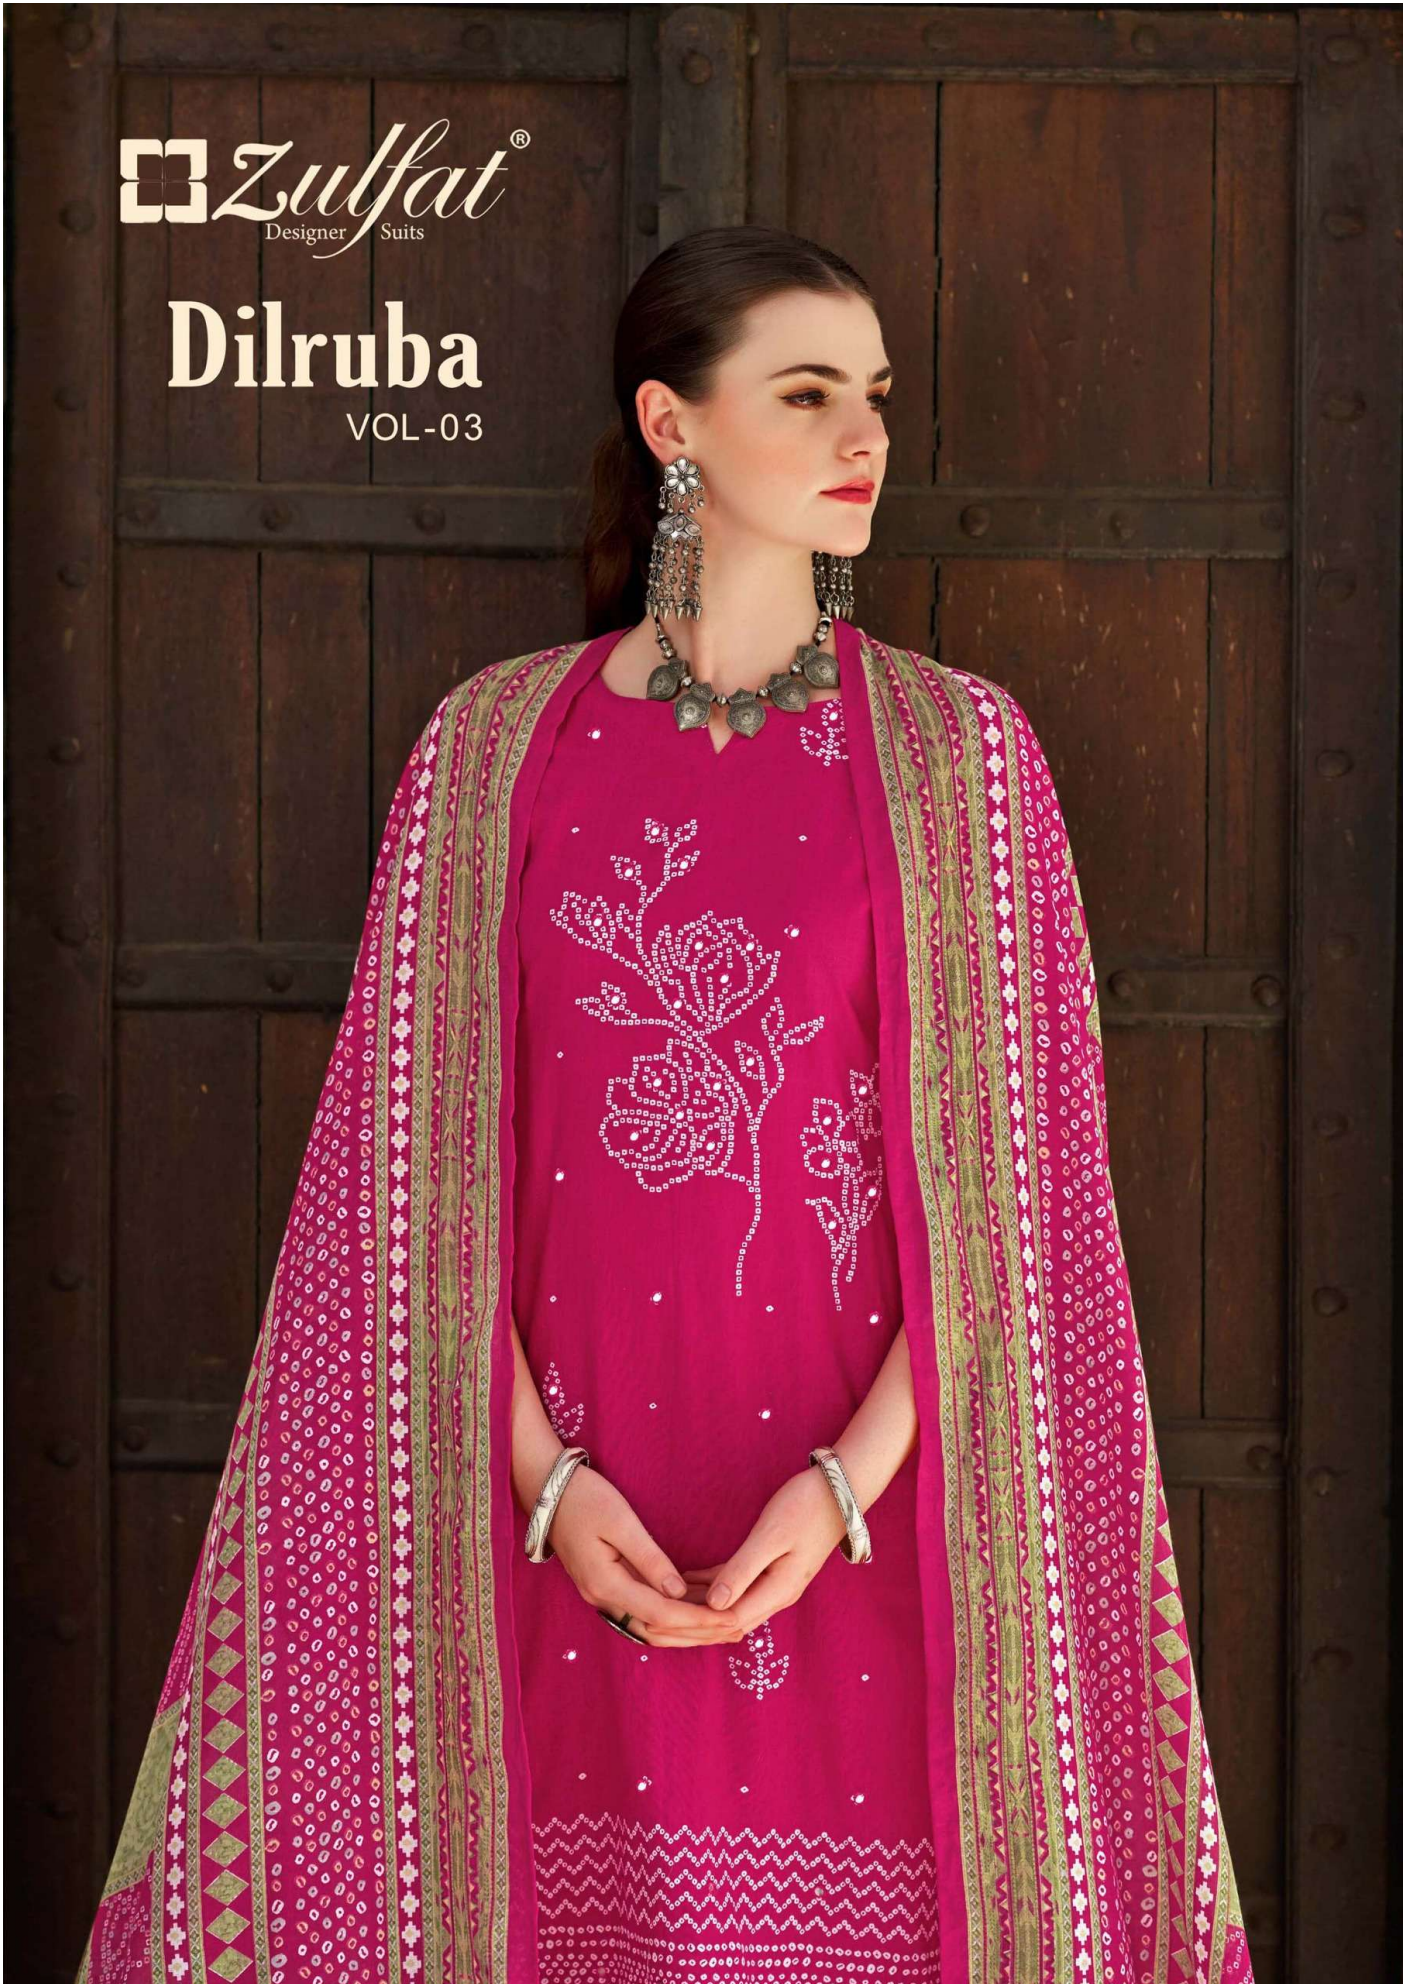

Zulfat®
Designer Suits

Dilruba

VOL-03