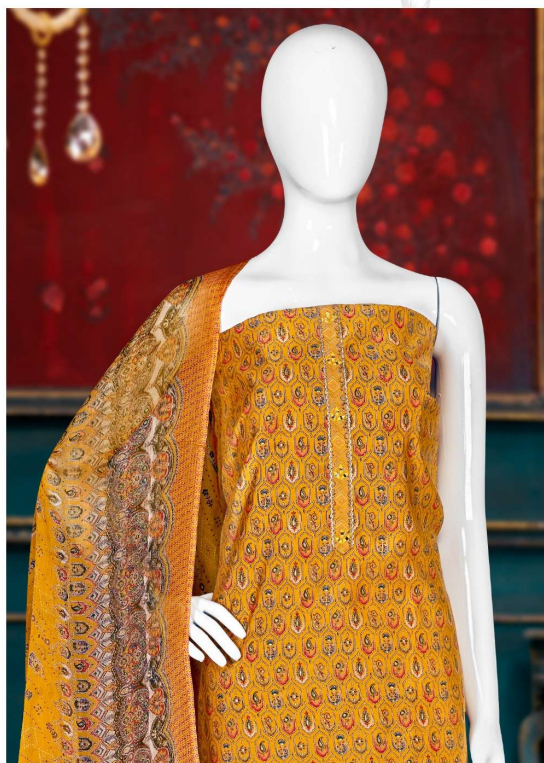

Gipson®

K A L K I