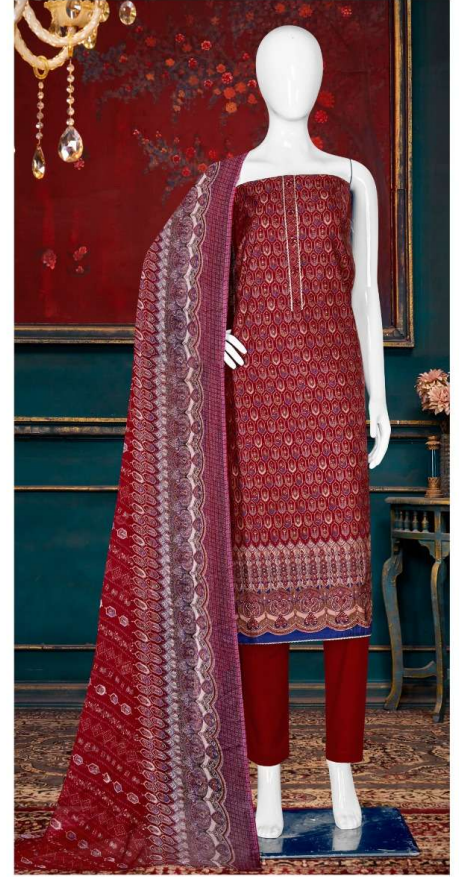

Gipson®

K A L K I

D.No :- 2481

TOP :- PURE MODAL CHANDERI DISCHARGE FOIL PRINT
WITH KHATLI HANDWORK

BOTTOM :- PURE REYON DYED

DUPATTA :- PURE BEMBERG DISCHARGE PRINT