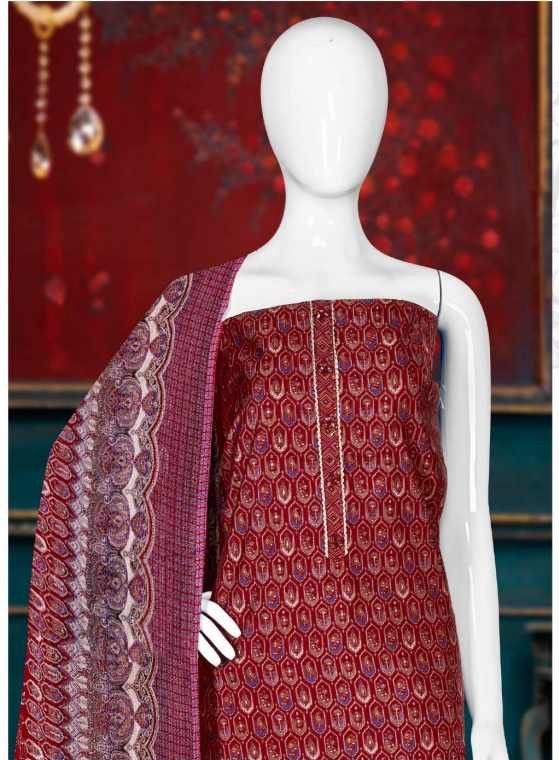

TOP :- PURE MODAL CHANDERI DISCHARGE FOIL PRINT
WITH KHATLI HANDWORK

BOTTOM :- PURE REYON DYED

D.NO.2481-A

DUPATTA :- PURE BEMBERG DISCHARGE PRINT

Gipson®

K A L K I

TOP :- PURE MODAL CHANDERI DISCHARGE FOIL PRINT
WITH KHATLI HANDWORK

BOTTOM :- PURE REYON DYED

D.NO.2481-B

DUPATTA :- PURE BEMBERG DISCHARGE PRINT

Gipson®

K A L K I

TOP :- PURE MODAL CHANDERI DISCHARGE FOIL PRINT
WITH KHATLI HANDWORK

BOTTOM :- PURE REYON DYED

D.NO.2481-C