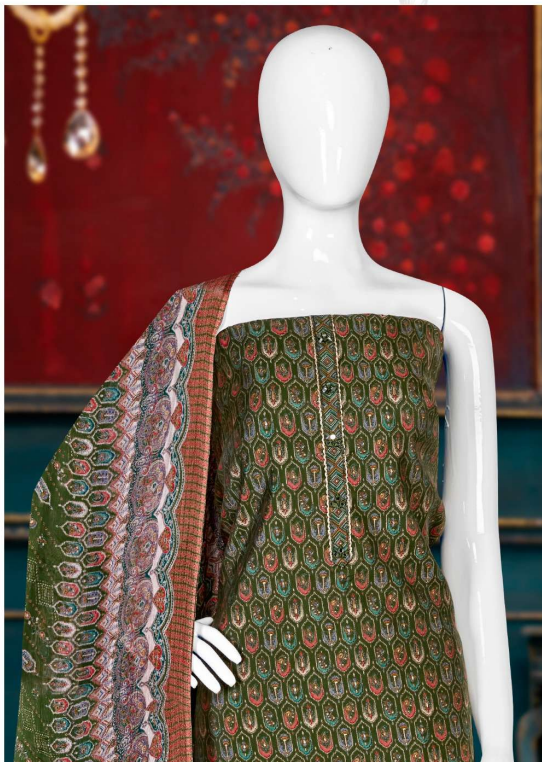

TOP :- PURE MODAL CHANDERI DISCHARGE FOIL PRINT
WITH KHATLI HANDWORK

BOTTOM :- PURE REYON DYED

D.NO.2481-A

DUPATTA :- PURE BEMBERG DISCHARGE PRINT

Gipson®

K A L K I

TOP :- PURE MODAL CHANDERI DISCHARGE FOIL PRINT
WITH KHATLI HANDWORK

BOTTOM :- PURE REYON DYED

D.NO.2481-B

DUPATTA :- PURE BEMBERG DISCHARGE PRINT

Gipson®

K A L K I

TOP :- PURE MODAL CHANDERI DISCHARGE FOIL PRINT
WITH KHATLI HANDWORK

BOTTOM :- PURE REYON DYED

D.NO.2481-C