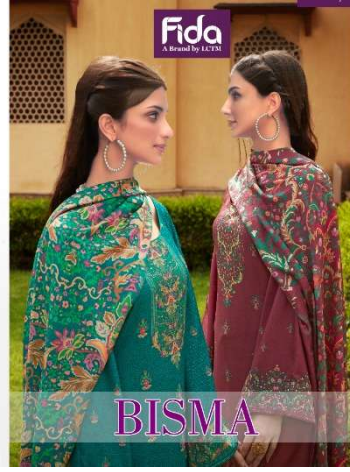

Un-Stitched Division
SURAT

www.fida.in | sales@lctm.in