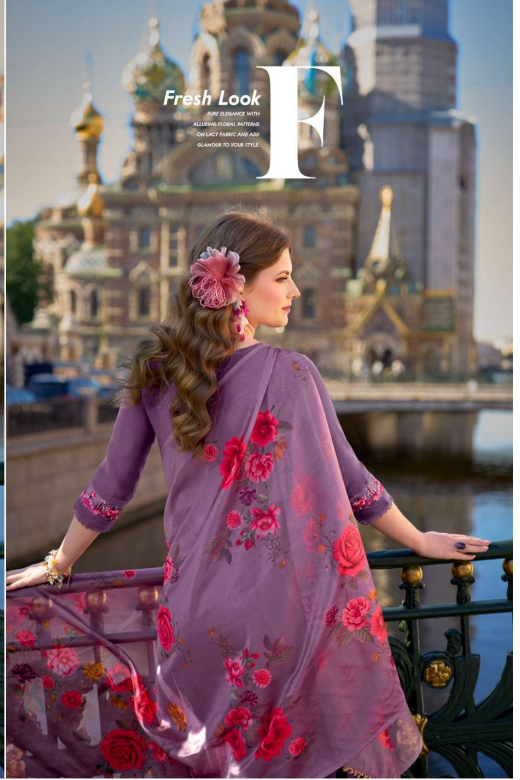

HERITAGES

YOU CAN'T START A GOOD DAY WITHOUT A
GOOD FASHION

LILY&LALI
GULS PRIDE
A PRODUCT OF **flora** GROUP

LILY&LALI®
GULS PRIDE
PRODUCT OF PAKISTAN

M Mystic Beauty

WHEN WE LOOKED TO MAKE
INSPIRATION COME ALIVE
BEAUTY, THE KEY WAS TO TAKE
A SET OF PINK
COLORS, DESIGN THEM A
STORY ABOUT PASSION