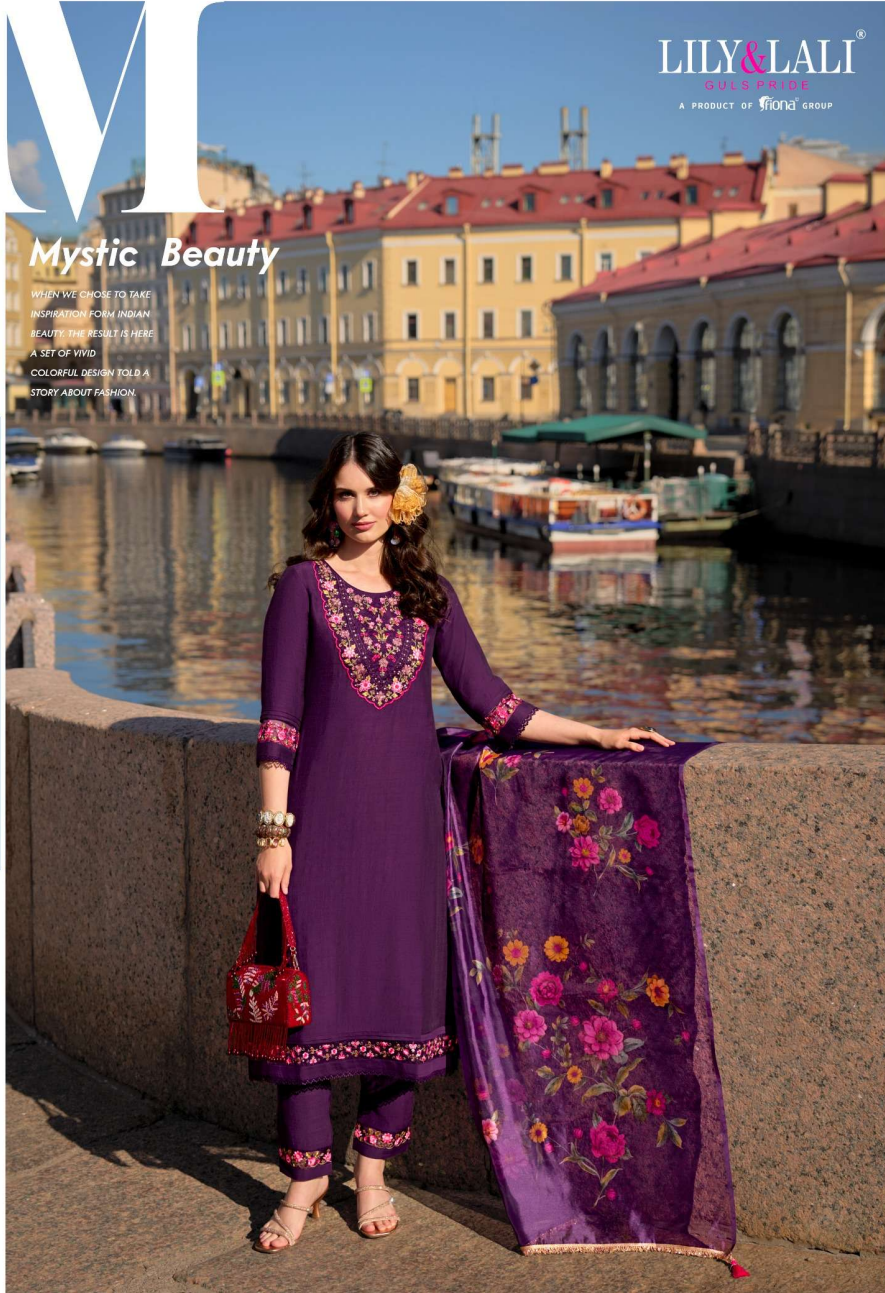

M

LILY & LALI[®]
GULS PRIDE
A PRODUCT OF Sirona[®] GROUP

Mystic Beauty

WHEN WE CHOSE TO TAKE
INSPIRATION FROM INDIAN
BEAUTY, THE RESULT IS HERE
A SET OF VIVID
COLORFUL DESIGN TOLD A
STORY ABOUT FASHION.

LILY & LALI[®]
GULSHAN
A PRODUCT OF VISIONS GROUP