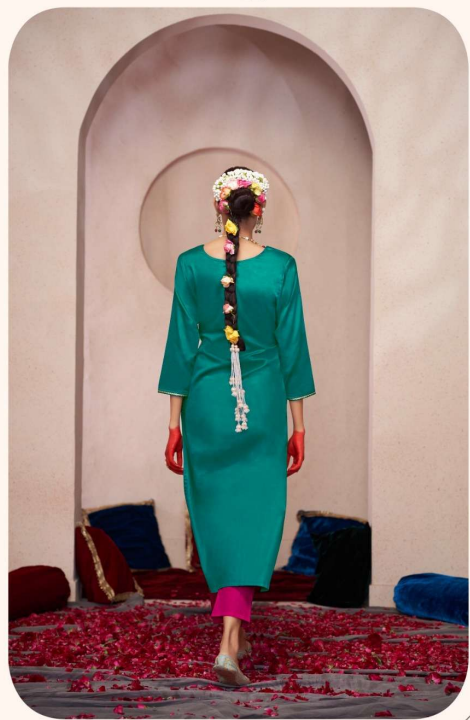

*Edhemair meets elegance
in this beautiful and elegant
collection by party
Meet your new style quotient*

...
11985