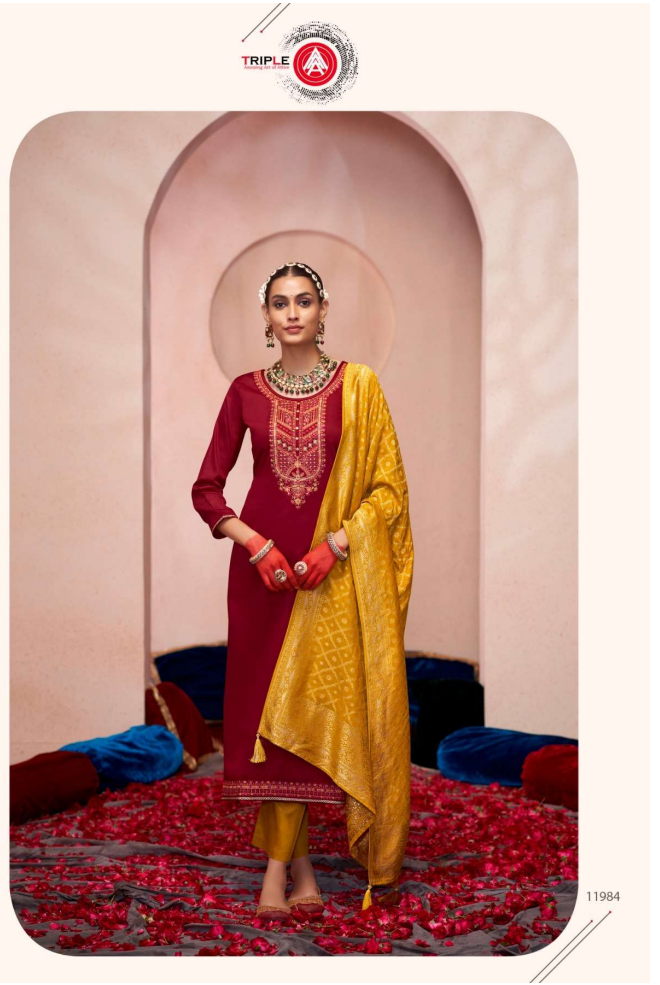

*This gorgeous intricate dress  
is the perfect day or  
evening wear.*

11986

*This gorgeous intricate dress  
is the perfect day or  
evening wear.*

11986

Your style is your personal  
fashion statement to  
yourself and the world

11983

11981

11982

11983

11984

11985

11986

- TOP - JAM SILK COTTON WITH WORK
- BOTTOM - PURE REYON
- DUPATTA - PURE MUSLIN JEQUARD
- DESIGNS - 06