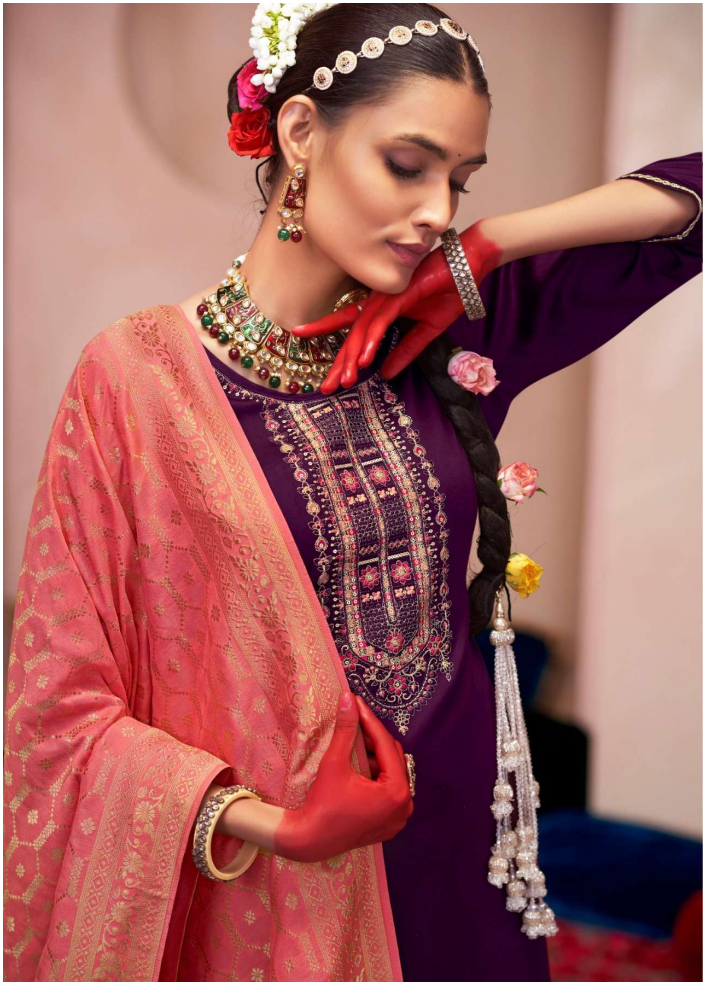

*This gorgeous intricate dress  
is the perfect day or  
evening wear.*

11986

*This gorgeous intricate dress  
is the perfect day or  
evening wear.*

11986

Your style is your personal  
fashion statement to  
yourself and the world

11983

11981

11982

11983

11984

11985

11986

- TOP - JAM SILK COTTON WITH WORK
- BOTTOM - PURE REYON
- DUPATTA - PURE MUSLIN JEQUARD
- DESIGNS - 06