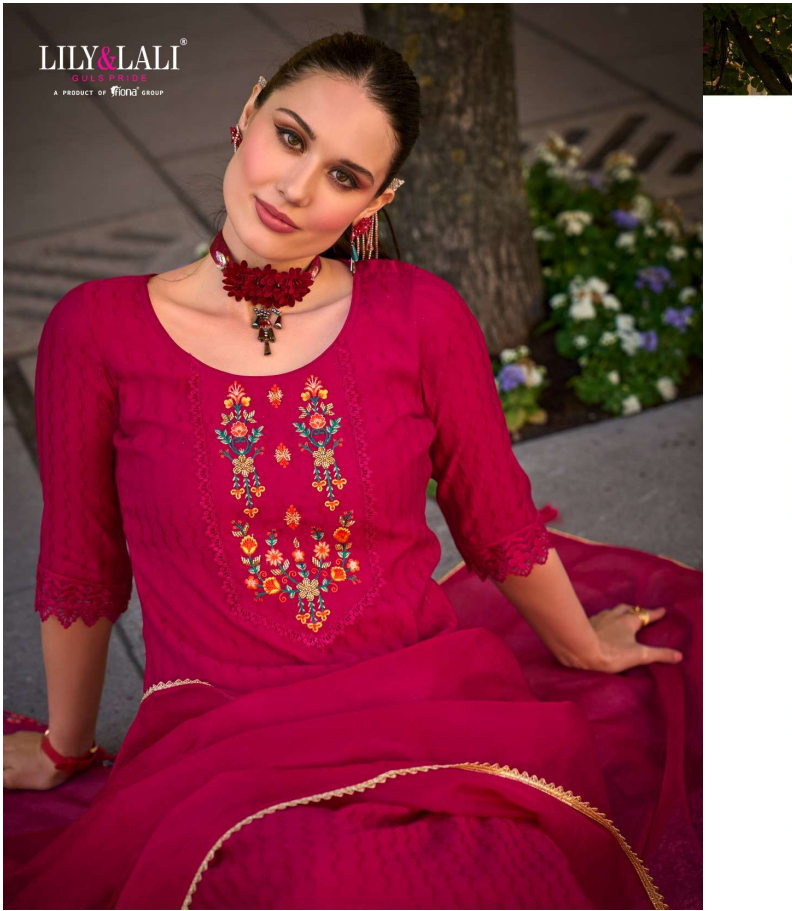

21005

21006

LILY&LALI®
GULS PRIDE
A PRODUCT OF **fronzi** GROUP

Mehwish
Simply Elegant

My favorite emails are the ones telling me that my order has been shipped

My favorite emails are the ones telling me that my order has been shipped