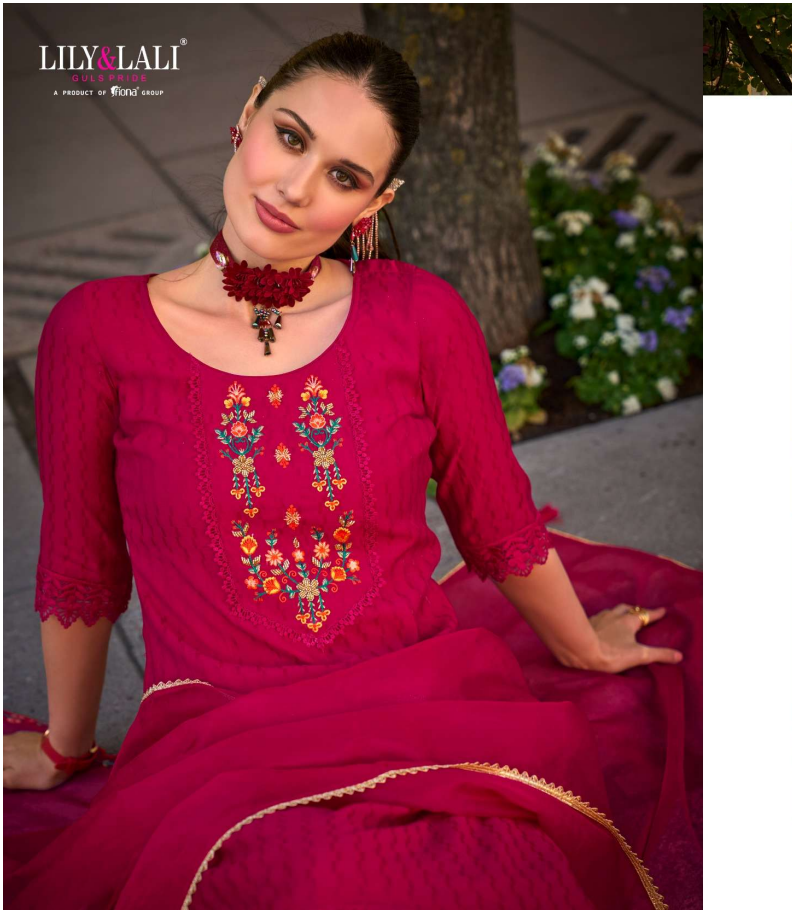

21005

21006

LILY&LALI®  
GULS PRIDE  
A PRODUCT OF **fronzi** GROUP

  
**Mehwish**  
Simply Elegant

*My favorite emails are the ones telling me that my order has been shipped*

*My favorite emails are the ones telling me that my order has been shipped*