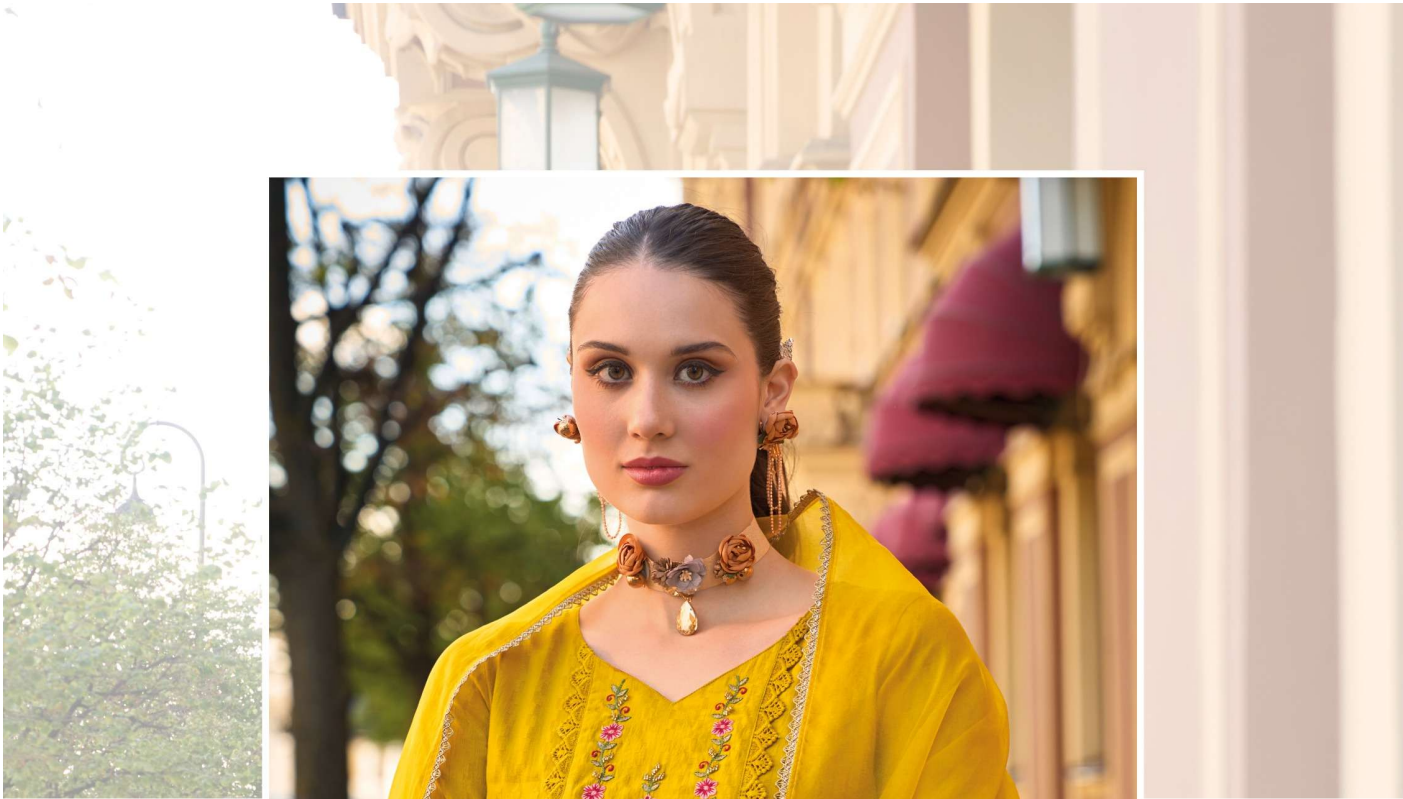

Good grooming is a reflection of good manners

LILY & LALI®
GULS PRIDE
A PRODUCT OF **sfiona** GROUP