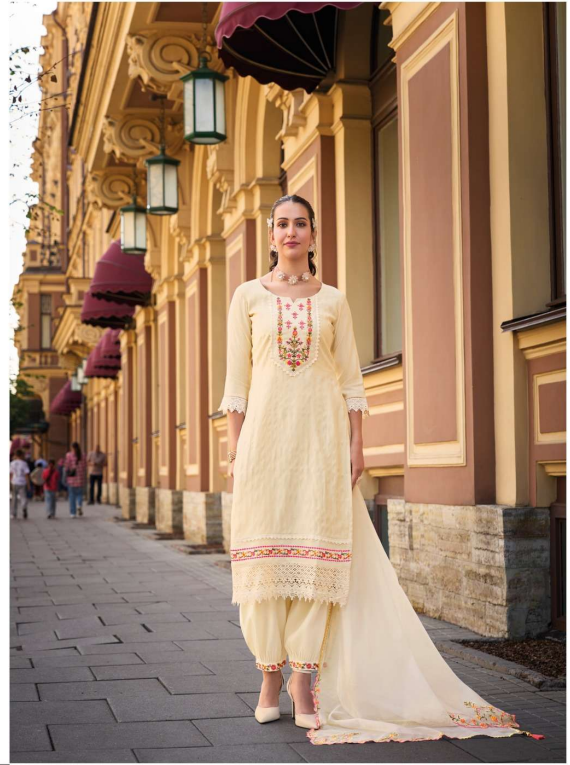

LILY&LALI®
GULS PRIDE

A PRODUCT OF SINDH GROUP

Dress impeccably and they remember the woman