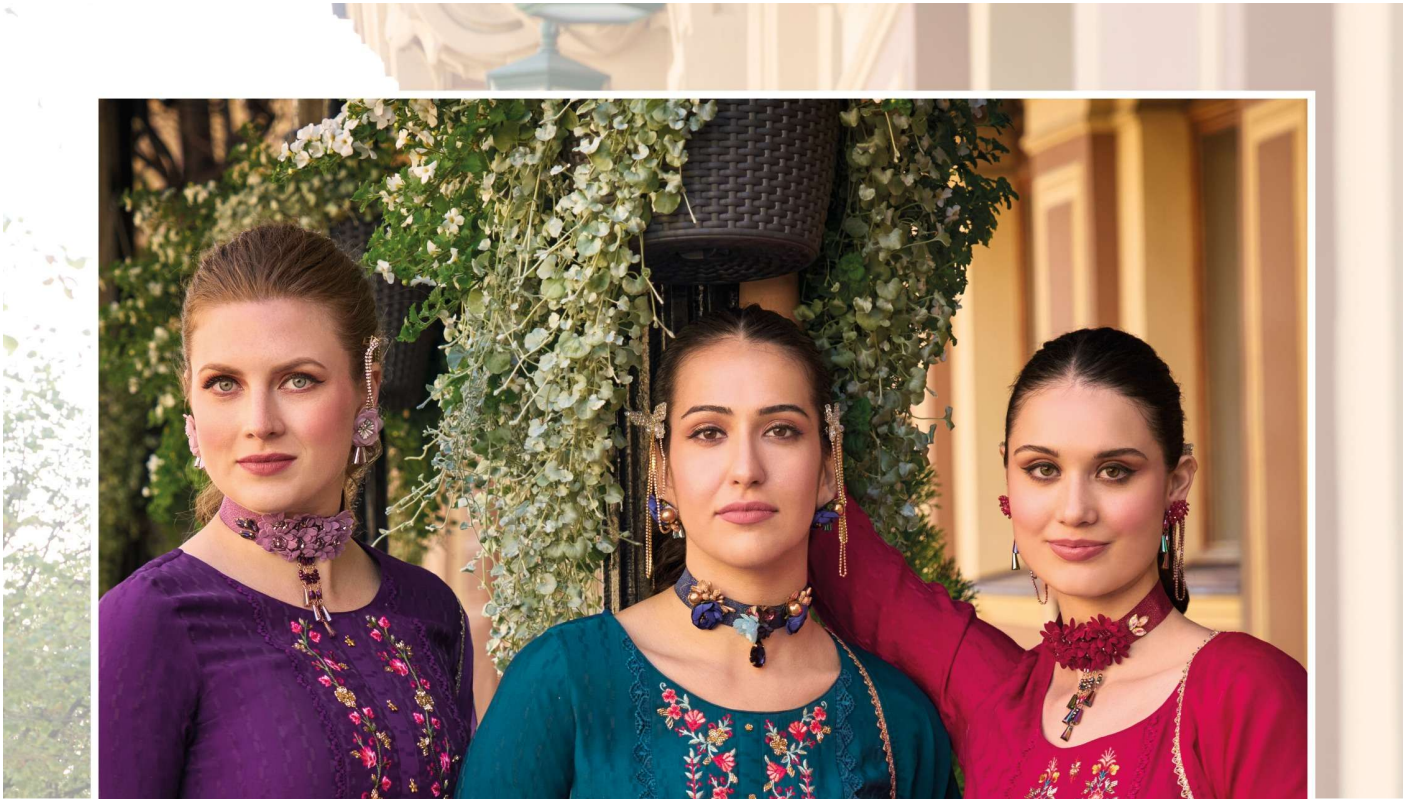

LILY&LALI®
GULS PRIDE
A PRODUCT OF **ifiona** GROUP