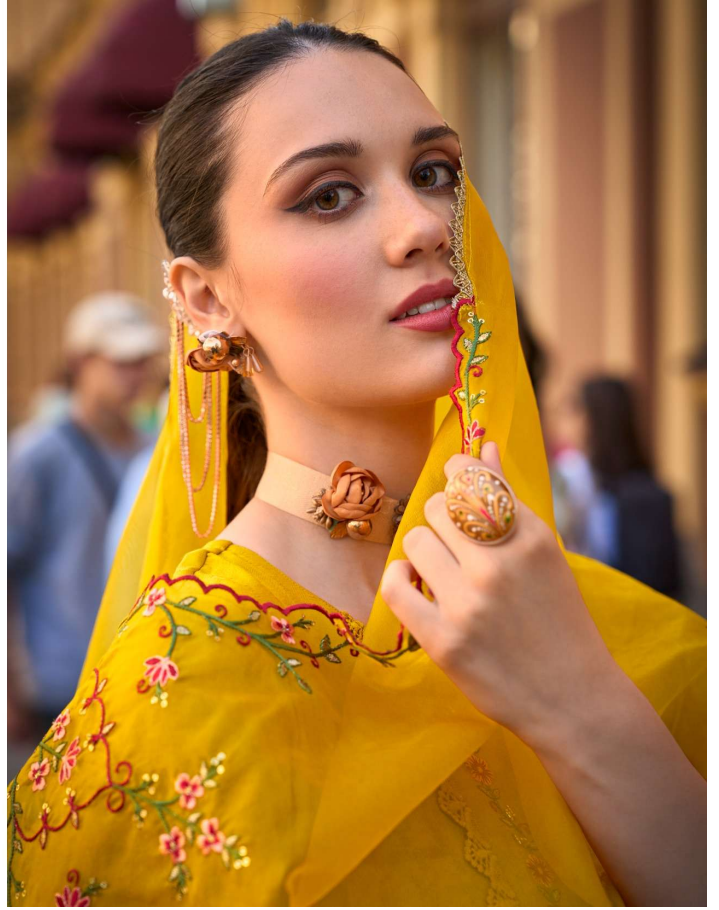

LILY&LALI®
GULS PRIDE
A PRODUCT OF FOND GROUP

Good grooming is a reflection
of good manners