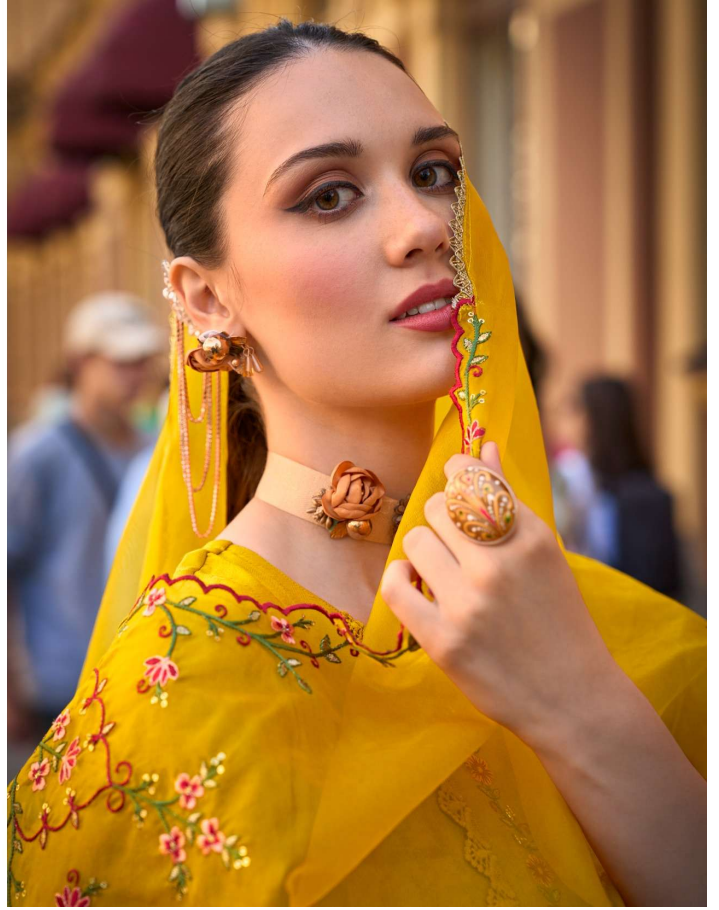

LILY&LALI[®]
GULS PRIDE
A PRODUCT OF **friona**[®] GROUP

Mehwish
Simply Elegant

FABRICS DETAILS

: TOP :
**HANDWORK AND EMBROIDERY ON DOBBY VISCOUSE FABRICS
WITH PURE COTTON LINING**

: BOTTOM :
AFGHANI STYLE BOTTOM WITH EMBROIDERY LACE