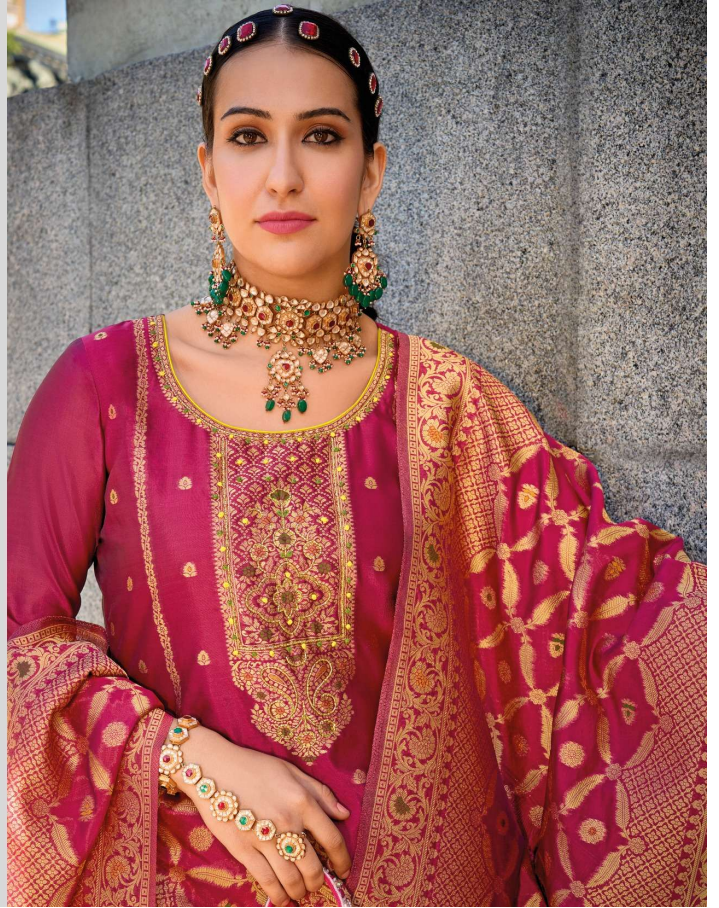

LILY & LALI
A PRODUCT OF FRIAND GROUP

21101